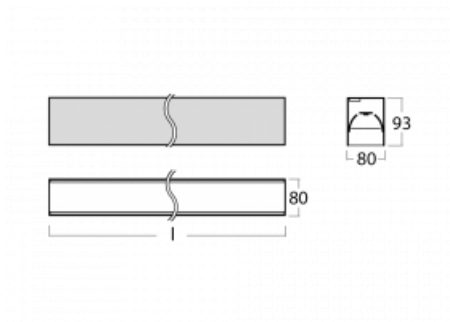

# Lina80

05-200B-10GGE/840, B

EPD®

Lina80 luminaires with an easy L-Click system feature an elegant and classic linear design with excellent illumination characteristics with both ceiling mounted and suspended versions, allowing them to fit into almost any space. Lina80 lighting is the right solution for offices, business, social and cultural spaces, as well as households and restaurants. With Tunable White, you set the white color temperature according to the time of day. The light thus provides optimal light helping you to focus on and concentrate on the work.

## Technical drawing

|                                   |                        |
|-----------------------------------|------------------------|
| Type of installation              | Surface                |
| Light distribution                | Direct                 |
| Luminaire shape                   | Linear                 |
| Colour of the luminaires          | Black                  |
| Material                          | Aluminium              |
| Lifetime                          | L90/B50 50 000 hours   |
| Warranty                          | 5 years                |
| Description of luminaires         | Luminaire surface      |
| Dimensions                        | 566 mm × 80 mm × 93 mm |
| Light source                      | LED MODUL              |
| Type of optical system            | Microprisma low UGR    |
| Luminous flux                     | 1380 lm ± 10 %         |
| Colour Temperature                | 4000 K cool white      |
| Luminous efficacy                 | 128 lm/W               |
| MacAdam Light source              | 2                      |
| Colour rendering index            | 80                     |
| UGR max. X=4H<br>Y=8H, ρ=70,50,20 | 19                     |