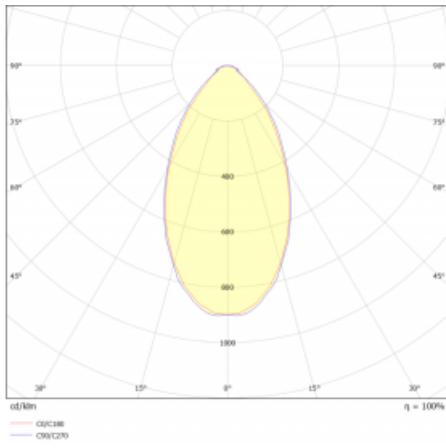

Curve

Luminaire power input 10.8 W ± 10 %

Connection of the luminaires DALI dimmable

Electrical voltage 220-240V

Frequency 50/60Hz

⊕ CE IP 40