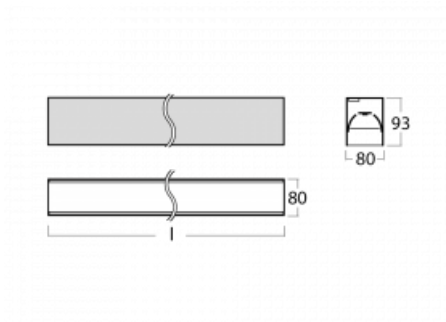

# Lina80

05-200B-10GGD/840, B

**EPD<sup>®</sup>**

Lina80 luminaires with an easy L-Click system feature an elegant and classic linear design with excellent illumination characteristics with both ceiling mounted and suspended versions, allowing them to fit into almost any space. Lina80 lighting is the right solution for offices, business, social and cultural spaces, as well as households and restaurants. With Tunable White, you set the white color temperature according to the time of day. The light thus provides optimal light helping you to focus on and concentrate on the work.

**Technical drawing**

|                                   |                        |
|-----------------------------------|------------------------|
| Type of installation              | Surface                |
| Light distribution                | Direct                 |
| Luminaire shape                   | Linear                 |
| Colour of the luminaires          | Black                  |
| Material                          | Aluminium              |
| Lifetime                          | L90/B50 50 000 hours   |
| Warranty                          | 5 years                |
| Description of luminaires         | Luminaire surface      |
| Dimensions                        | 566 mm × 80 mm × 93 mm |
| Light source                      | LED MODUL              |
| Type of optical system            | Microprisma low UGR    |
| Luminous flux                     | 1380 lm ± 10 %         |
| Colour Temperature                | 4000 K cool white      |
| Luminous efficacy                 | 128 lm/W               |
| MacAdam Light source              | 2                      |
| Colour rendering index            | 80                     |
| UGR max. X=4H<br>Y=8H, ρ=70,50,20 | 19                     |

## Curve

Luminaire power input 10.8 W ± 10 %

Connection of the luminaires DALI dimmable

Electrical voltage 220-240V

Frequency 50/60Hz

⊕ CE IP 40