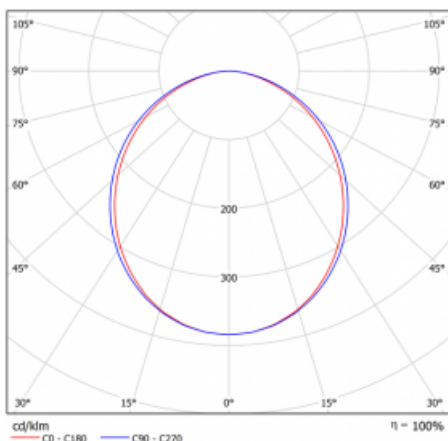

## Curve

Type of installation	Recessed
Light distribution	Direct
Luminaire shape	Linear
Colour of the luminaires	White
Material	Aluminium
Lifetime	L90/B50 60 000 hours
Warranty	5 years
Description of luminaires	Luminaire recessed
Dimensions	862 mm × 98 mm × 84 mm
Light source	LED MODUL
Type of optical system	Opal diffuser
Luminous flux*	2450 lm
Colour Temperature	4000 K cool white
Luminous efficacy	132 lm/W
MacAdam Light source	2
Colour rendering index	80
UGR max. X=4H Y=8H, ρ=70,50,20	25