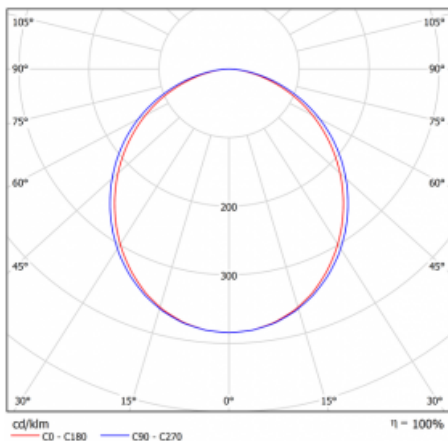

Luminaire
Lina80
05-000K-15GGTD/840, B

Type of installation	Recessed
Light distribution	Direct
Luminaire shape	Linear
Colour of the luminaires	Black
Material	Aluminium
Lifetime	L90/B50 60 000 hours
Warranty	5 years
Description of luminaires	Luminaire recessed
Dimensions	862 mm × 98 mm × 84 mm
Light source	LED MODUL
Type of optical system	Opal diffuser
Luminous flux*	2450 lm
Colour Temperature	4000 K cool white
Luminous efficacy	132 lm/W
MacAdam Light source	2
Colour rendering index	80
UGR max. X=4H Y=8H, ρ=70,50,20	25

Lina80 luminaires with an easy L-Click system feature an elegant and classic linear design with excellent illumination characteristics with both ceiling mounted and suspended versions, allowing them to fit into almost any space. Lina80 lighting is the right solution for offices, business, social and cultural spaces, as well as households and restaurants. With Tunable White, you set the white color temperature according to the time of day. The light thus provides optimal light helping you to focus on and concentrate on the work.

Curve