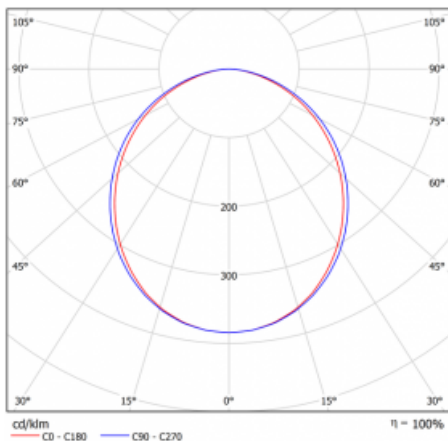

## Curve

Type of installation	Recessed
Light distribution	Direct
Luminaire shape	Linear
Colour of the luminaires	White
Material	Aluminium
Lifetime	L90/B50 60 000 hours
Warranty	5 years
Description of luminaires	Luminaire recessed
Dimensions	862 mm × 98 mm × 84 mm
Light source	LED MODUL
Type of optical system	Opal diffuser
Luminous flux*	2330 lm
Colour Temperature	3000 K warm white
Luminous efficacy	125 lm/W
MacAdam Light source	2
Colour rendering index	80
UGR max. X=4H Y=8H, ρ=70,50,20	24.9