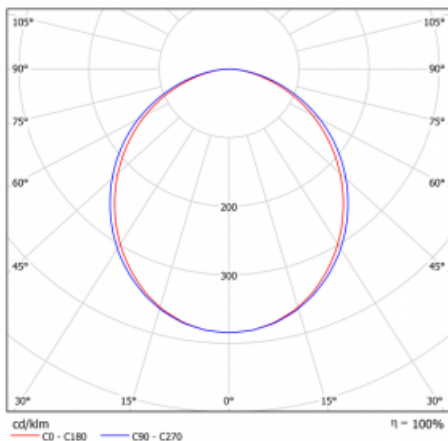

Luminaire
Lina80
 05-000K-15GETD/840, B

Type of installation	Recessed
Light distribution	Direct
Luminaire shape	Linear
Colour of the luminaires	Black
Material	Aluminium
Lifetime	L90/B50 60 000 hours
Warranty	5 years
Description of luminaires	Luminaire recessed
Dimensions	862 mm × 98 mm × 84 mm
Light source	LED MODUL
Type of optical system	Opal diffuser
Luminous flux*	1600 lm
Colour Temperature	4000 K cool white
Luminous efficacy	144 lm/W
MacAdam Light source	2
Colour rendering index	80
UGR max. X=4H Y=8H, ρ=70,50,20	23.5

Curve

Luminaire power input* 11.1 W

Connection of the luminaires Other type of dimming

Electrical voltage 220-240V

Frequency 50/60Hz

  IP 40

*±10 %

Downloads