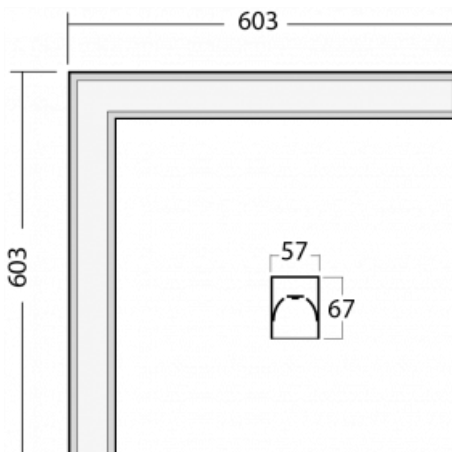

Luminaire

Lina60-S

04S-220K-20GGTD/840, W

EPD®

You will appreciate the L-Click system on the Lina60-S luminaire with a direct light distribution, which effectively saves you both time and money. How? The module simply clicks into the profile, so a lot of work is saved during assembly. This solution also prevents the direct touch of the LED technology and lengthens its operating life. The Lina60-S lighting system can be assembled creating endless lines and a big variety of shapes. In addition to great power output, the luminaire also has a great price. It will find its use in commercial, social and public spaces.

Technical drawing

Type of installation	Recessed, Surface, Wall mounted, Suspended, 3 circuit track
Light distribution	Direct
Luminaire shape	Corner
Colour of the luminaires	White
Material	Aluminium
Lifetime	L90/B50 50 000 hours
Warranty	5 years
Description of luminaires	Luminaire recessed/surface/wall mounted/suspended/3 circuit track
Dimensions	603 mm × 603 mm × 67 mm
Light source	LED MODUL
Type of optical system	Opal diffuser
Luminous flux*	3270 lm
Colour Temperature	4000 K cool white
Luminous efficacy	132 lm/W
MacAdam Light source	2
Colour rendering index	80
UGR max. X=4H Y=8H, ρ=70,50,20	26.3

Installation instructions

Photos

Accessories

00-00300, N
wire suspension
2000mm

00-00301, N
wire suspension
4000mm

00-00302, N
wire suspension
6000mm

00-00354, K
cable 5x0,75 1000mm

00-00355, K
cable 5x0,75 2000mm

00-00356, K
cable 5x0,75 4000mm

00-00357, K
cable 5x0,75 6000mm

00-00363, K
cable 5x1,5 2000mm

00-00364, K
cable 5x1,5 4000mm

00-00365, K
cable 5x1,5 6000mm

00-00366, K
cable 7x0,75 2000mm

00-00367, K
cable 7x0,75 4000mm