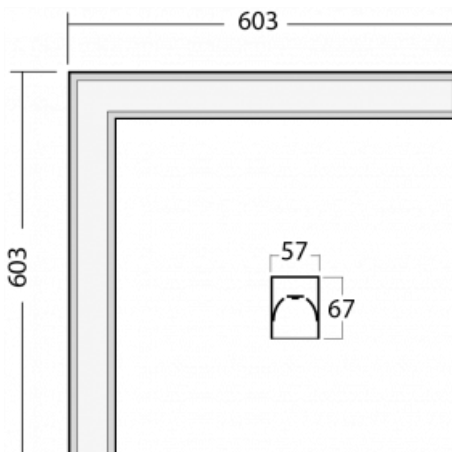

Luminaire

Lina60-S

04S-220K-20GGTD/840, S

EPD®

You will appreciate the L-Click system on the Lina60-S luminaire with a direct light distribution, which effectively saves you both time and money. How? The module simply clicks into the profile, so a lot of work is saved during assembly. This solution also prevents the direct touch of the LED technology and lengthens its operating life. The Lina60-S lighting system can be assembled creating endless lines and a big variety of shapes. In addition to great power output, the luminaire also has a great price. It will find its use in commercial, social and public spaces.

Technical drawing

Type of installation	Recessed, Surface, Wall mounted, Suspended, 3 circuit track
----------------------	-------------------------------------------------------------

Light distribution	Direct
--------------------	--------

Dimensions	603 mm × 603 mm × 67 mm
------------	-------------------------

Light source	LED MODUL
--------------	-----------

Type of optical system	Opal diffuser
------------------------	---------------

Luminous flux*	3270 lm
----------------	---------