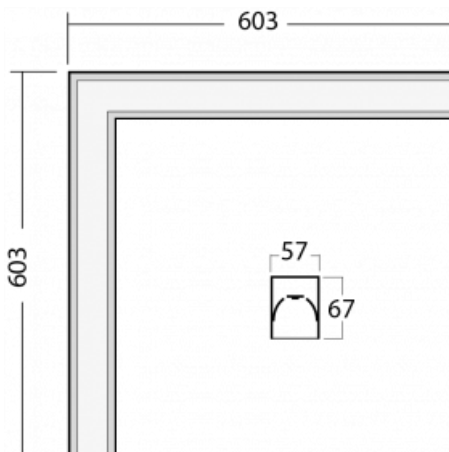

Luminaire

Lina60-S

04S-220K-20GGTD/830, W

EPD

You will appreciate the L-Click system on the Lina60-S luminaire with a direct light distribution, which effectively saves you both time and money. How? The module simply clicks into the profile, so a lot of work is saved during assembly. This solution also prevents the direct touch of the LED technology and lengthens its operating life. The Lina60-S lighting system can be assembled creating endless lines and a big variety of shapes. In addition to great power output, the luminaire also has a great price. It will find its use in commercial, social and public spaces.

Technical drawing

Type of installation	Recessed, Surface, Wall mounted, Suspended, 3 circuit track
Light distribution	Direct
Luminaire shape	Corner
Colour of the luminaires	White
Material	Aluminium
Lifetime	L90/B50 50 000 hours
Warranty	60 months
Description of luminaires	Luminaire recessed/surface/wall mounted/suspended/3 circuit track
Dimensions	603 mm × 603 mm × 67 mm
Weight	3.4 kg
Light source	LED MODUL
Type of optical system	Opal diffuser
Luminous flux	3110 lm ± 10 %
Colour Temperature	3000 K warm white
Luminous efficacy	125 lm/W
MacAdam Light source	2
Colour rendering index	80
UGR max. X=4H Y=8H, ρ=70,50,20	28.6

Photos

Accessories

00-00300, N
wire suspension
2000mm

00-00301, N
wire suspension
4000mm

00-00302, N
wire suspension
6000mm

00-00354, K
cable 5x0,75 1000mm

00-00355, K
cable 5x0,75 2000mm

00-00356, K
cable 5x0,75 4000mm

00-00357, K
cable 5x0,75 6000mm

00-00363, K
cable 5x1,5 2000mm

00-00364, K
cable 5x1,5 4000mm

00-00365, K
cable 5x1,5 6000mm

00-00366, K
cable 7x0,75 2000mm

00-00367, K
cable 7x0,75 4000mm

00-00368, K
cable 7x0,75 6000mm