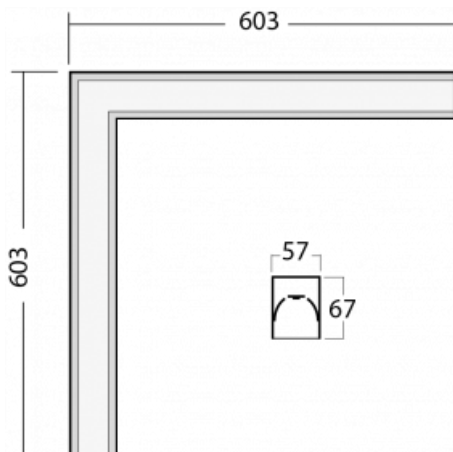

Luminaire

Lina60-S

04S-220K-20GGTD/830, S

EPD®

You will appreciate the L-Click system on the Lina60-S luminaire with a direct light distribution, which effectively saves you both time and money. How? The module simply clicks into the profile, so a lot of work is saved during assembly. This solution also prevents the direct touch of the LED technology and lengthens its operating life. The Lina60-S lighting system can be assembled creating endless lines and a big variety of shapes. In addition to great power output, the luminaire also has a great price. It will find its use in commercial, social and public spaces.

Technical drawing

Type of installation	Recessed, Surface, Wall mounted, Suspended, 3 circuit track
Light distribution	Direct
Luminaire shape	Corner
Colour of the luminaires	Silver
Material	Aluminium
Lifetime	L90/B50 50 000 hours
Warranty	60 months
Description of luminaires	Luminaire recessed/surface/wall mounted/suspended/3 circuit track
Dimensions	603 mm × 603 mm × 67 mm
Weight	3.4 kg
Light source	LED MODUL
Type of optical system	Opal diffuser
Luminous flux	3110 lm ± 10 %
Colour Temperature	3000 K warm white
Luminous efficacy	125 lm/W
MacAdam Light source	2
Colour rendering index	80
UGR max. X=4H Y=8H, ρ=70,50,20	28.6

Photos

Accessories

00-00300, N
wire suspension
2000mm

00-00301, N
wire suspension
4000mm

00-00302, N
wire suspension
6000mm

00-00354, K
cable 5x0,75 1000mm

00-00355, K
cable 5x0,75 2000mm

00-00356, K
cable 5x0,75 4000mm

00-00357, K
cable 5x0,75 6000mm

00-00363, K
cable 5x1,5 2000mm

00-00364, K
cable 5x1,5 4000mm

00-00365, K
cable 5x1,5 6000mm

00-00366, K
cable 7x0,75 2000mm

00-00367, K
cable 7x0,75 4000mm

00-00368, K
cable 7x0,75 6000mm