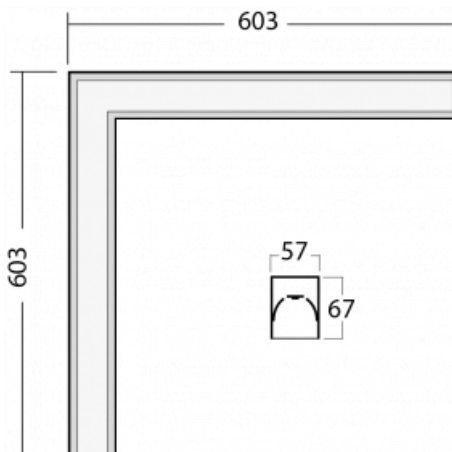

Luminaire

Lina60-S

04S-220K-20GGTD/830, S

EPD[®]

You will appreciate the L-Click system on the Lina60-S luminaire with a direct light distribution, which effectively saves you both time and money. How? The module simply clicks into the profile, so a lot of work is saved during assembly. This solution also prevents the direct touch of the LED technology and lengthens its operating life. The Lina60-S lighting system can be assembled creating endless lines and a big variety of shapes. In addition to great power output, the luminaire also has a great price. It will find its use in commercial, social and public spaces.

Technical drawing

Type of installation	Recessed, Surface, Wall mounted, Suspended, 3 circuit track
Light distribution	Direct
Luminaire shape	Corner
Colour of the luminaires	Silver
Material	Aluminium
Lifetime	L90/B50 50 000 hours
Warranty	5 years
Description of luminaires	Luminaire recessed/surface/wall mounted/suspended/3 circuit track
Dimensions	603 mm × 603 mm × 67 mm
Weight	3.4 kg
Light source	LED MODUL
Type of optical system	Opal diffuser
Luminous flux*	3110 lm
Colour Temperature	3000 K warm white
Luminous efficacy	125 lm/W
MacAdam Light source	2
Colour rendering index	80
UGR max. X=4H Y=8H, ρ=70,50,20	28.6

Installation instructions

Photos

Accessories

00-00300, N
wire suspension
2000mm

00-00301, N
wire suspension
4000mm

00-00302, N
wire suspension
6000mm

00-00354, K
cable 5x0,75 1000mm

00-00355, K
cable 5x0,75 2000mm

00-00356, K
cable 5x0,75 4000mm

00-00357, K
cable 5x0,75 6000mm

00-00363, K
cable 5x1,5 2000mm

00-00364, K
cable 5x1,5 4000mm

00-00365, K
cable 5x1,5 6000mm

00-00366, K
cable 7x0,75 2000mm

00-00367, K
cable 7x0,75 4000mm