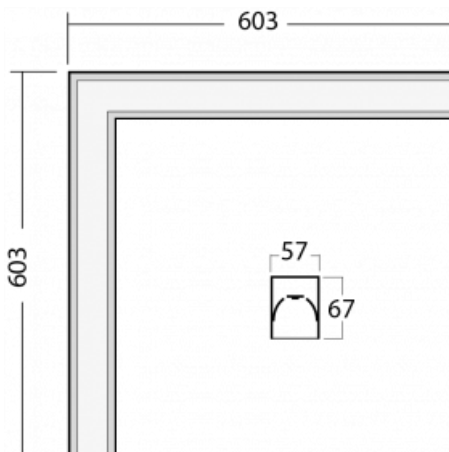

Luminaire

Lina60-S

04S-220K-20GGTD/830, B

EPD[®]

You will appreciate the L-Click system on the Lina60-S luminaire with a direct light distribution, which effectively saves you both time and money. How? The module simply clicks into the profile, so a lot of work is saved during assembly. This solution also prevents the direct touch of the LED technology and lengthens its operating life. The Lina60-S lighting system can be assembled creating endless lines and a big variety of shapes. In addition to great power output, the luminaire also has a great price. It will find its use in commercial, social and public spaces.

Technical drawing

Type of installation	Recessed, Surface, Wall mounted, Suspended, 3 circuit track
Light distribution	Direct
Luminaire shape	Corner
Colour of the luminaires	Black
Material	Aluminium
Lifetime	L90/B50 50 000 hours
Warranty	5 years
Description of luminaires	Luminaire recessed/surface/wall mounted/suspended/3 circuit track
Dimensions	603 mm × 603 mm × 67 mm
Weight	3.4 kg
Light source	LED MODUL
Type of optical system	Opal diffuser
Luminous flux*	3110 lm
Colour Temperature	3000 K warm white
Luminous efficacy	125 lm/W
MacAdam Light source	2
Colour rendering index	80
UGR max. X=4H Y=8H, ρ=70,50,20	28.6

Installation instructions

Photos

Accessories

00-00300, N
wire suspension
2000mm

00-00301, N
wire suspension
4000mm

00-00302, N
wire suspension
6000mm

00-00354, K
cable 5x0,75 1000mm

00-00355, K
cable 5x0,75 2000mm

00-00356, K
cable 5x0,75 4000mm

00-00357, K
cable 5x0,75 6000mm

00-00363, K
cable 5x1,5 2000mm

00-00364, K
cable 5x1,5 4000mm

00-00365, K
cable 5x1,5 6000mm

00-00366, K
cable 7x0,75 2000mm

00-00367, K
cable 7x0,75 4000mm