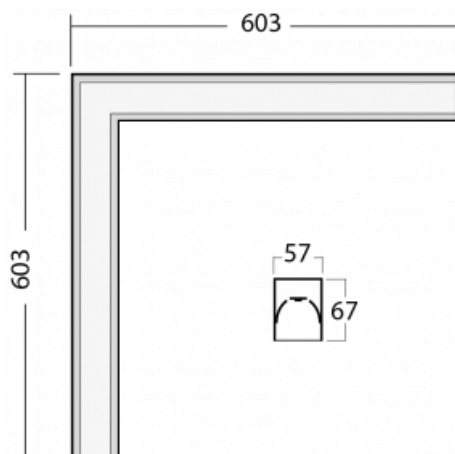

## Technical drawing

Type of installation	Recessed, Surface, Wall mounted, Suspended, 3 circuit track
Light distribution	Direct
Luminaire shape	Corner
Colour of the luminaires	White
Material	Aluminium
Lifetime	L90/B50 50 000 hours
Warranty	60 months
Description of luminaires	Luminaire recessed/surface/wall mounted/suspended/3 circuit track
Dimensions	603 mm × 603 mm × 67 mm
Weight	3.6 kg
Light source	LED MODUL
Type of optical system	Opal diffuser
Luminous flux	3270 lm ± 10 %
Colour Temperature	4000 K cool white
Luminous efficacy	132 lm/W
MacAdam Light source	2
Colour rendering index	80
UGR max. X=4H Y=8H, ρ=70,50,20	26.3

**04-20900, F**  
bracket for installation  
of suspended type of  
profile as recessed  
trimless

**04-21303, W**  
pendant profile for track  
luminaires; l = 1122mm

**04-21307, W**  
pendant profile for track  
luminaires; l = 2242mm