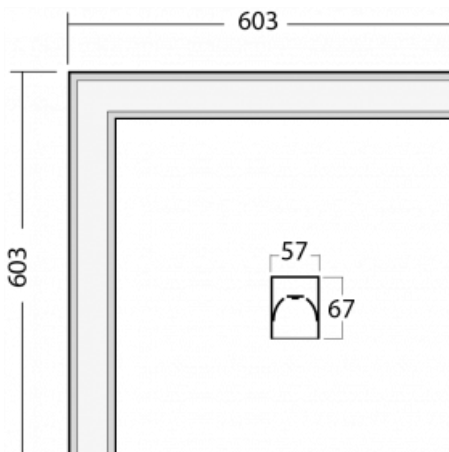

Luminaire

Lina60-S

04S-220K-20GGE/840, S

EPD®

You will appreciate the L-Click system on the Lina60-S luminaire with a direct light distribution, which effectively saves you both time and money. How? The module simply clicks into the profile, so a lot of work is saved during assembly. This solution also prevents the direct touch of the LED technology and lengthens its operating life. The Lina60-S lighting system can be assembled creating endless lines and a big variety of shapes. In addition to great power output, the luminaire also has a great price. It will find its use in commercial, social and public spaces.

Technical drawing

Type of installation	Recessed, Surface, Wall mounted, Suspended, 3 circuit track
Light distribution	Direct
Luminaire shape	Corner
Colour of the luminaires	Silver
Material	Aluminium
Lifetime	L90/B50 50 000 hours
Warranty	60 months
Description of luminaires	Luminaire recessed/surface/wall mounted/suspended/3 circuit track
Dimensions	603 mm × 603 mm × 67 mm
Weight	3.6 kg
Light source	LED MODUL
Type of optical system	Opal diffuser
Luminous flux	3270 lm ± 10 %
Colour Temperature	4000 K cool white
Luminous efficacy	132 lm/W
MacAdam Light source	2
Colour rendering index	80
UGR max. X=4H Y=8H, ρ=70,50,20	26.3

00-00360, K
cable 3x0,75 6000mm

00-00363, K
cable 5x1,5 2000mm

00-00364, K
cable 5x1,5 4000mm

00-00365, K
cable 5x1,5 6000mm

00-00370, S
ceiling cup 80x80x32mm

00-00500
wire for emergency
lighting XX-XXXX-20

04-21303, S
pendant profile for track
luminaires; l = 1122mm

04-21307, S
pendant profile for track
luminaires; l = 2242mm