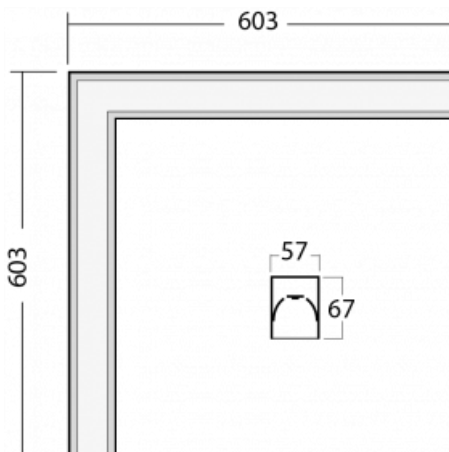

Luminaire

Lina60-S

04S-220K-20GGE/840, B

EPD®

You will appreciate the L-Click system on the Lina60-S luminaire with a direct light distribution, which effectively saves you both time and money. How? The module simply clicks into the profile, so a lot of work is saved during assembly. This solution also prevents the direct touch of the LED technology and lengthens its operating life. The Lina60-S lighting system can be assembled creating endless lines and a big variety of shapes. In addition to great power output, the luminaire also has a great price. It will find its use in commercial, social and public spaces.

Technical drawing

Type of installation	Recessed, Surface, Wall mounted, Suspended, 3 circuit track
Light distribution	Direct
Luminaire shape	Corner
Colour of the luminaires	Black
Material	Aluminium
Lifetime	L90/B50 50 000 hours
Warranty	60 months
Description of luminaires	Luminaire recessed/surface/wall mounted/suspended/3 circuit track
Dimensions	603 mm × 603 mm × 67 mm
Weight	3.6 kg
Light source	LED MODUL
Type of optical system	Opal diffuser
Luminous flux	3270 lm ± 10 %
Colour Temperature	4000 K cool white
Luminous efficacy	132 lm/W
MacAdam Light source	2
Colour rendering index	80
UGR max. X=4H Y=8H, ρ=70,50,20	26.3

04-21303, B
pendant profile for track
luminaires; l = 1122mm

04-21307, B
pendant profile for track
luminaires; l = 2242mm