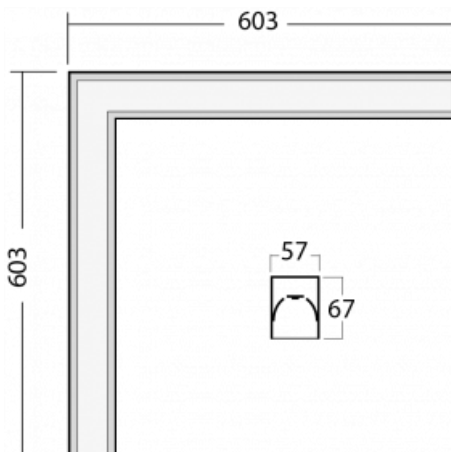

# Lina60-S

04S-220K-20GGE/840, B

EPD®

You will appreciate the L-Click system on the Lina60-S luminaire with a direct light distribution, which effectively saves you both time and money. How? The module simply clicks into the profile, so a lot of work is saved during assembly. This solution also prevents the direct touch of the LED technology and lengthens its operating life. The Lina60-S lighting system can be assembled creating endless lines and a big variety of shapes. In addition to great power output, the luminaire also has a great price. It will find its use in commercial, social and public spaces.

## Technical drawing

Type of installation	Recessed, Surface, Wall mounted, Suspended, 3 circuit track
Light distribution	Direct
Luminaire shape	Corner
Colour of the luminaires	Black
Material	Aluminium
Lifetime	L90/B50 50 000 hours
Warranty	5 years
Description of luminaires	Luminaire recessed/surface/wall mounted/suspended/3 circuit track
Dimensions	603 mm × 603 mm × 67 mm
Weight	3.6 kg
Light source	LED MODUL
Type of optical system	Opal diffuser
Luminous flux*	3270 lm
Colour Temperature	4000 K cool white
Luminous efficacy	132 lm/W
MacAdam Light source	2
Colour rendering index	80
UGR max. X=4H Y=8H, ρ=70,50,20	26.3

**04-20900, F**  
bracket for installation  
of suspended type of  
profile as recessed  
trimless

**04-21303, B**  
pendant profile for track  
luminaires; l = 1122mm

**04-21307, B**  
pendant profile for track  
luminaires; l = 2242mm