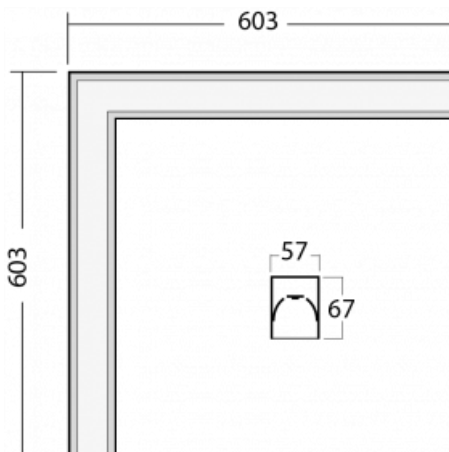

Luminaire

Lina60-S

04S-220K-20GGE/830, S

EPD®

You will appreciate the L-Click system on the Lina60-S luminaire with a direct light distribution, which effectively saves you both time and money. How? The module simply clicks into the profile, so a lot of work is saved during assembly. This solution also prevents the direct touch of the LED technology and lengthens its operating life. The Lina60-S lighting system can be assembled creating endless lines and a big variety of shapes. In addition to great power output, the luminaire also has a great price. It will find its use in commercial, social and public spaces.

Technical drawing

| | |
|-----------------------------------|---|
| Type of installation | Recessed, Surface, Wall mounted, Suspended, 3 circuit track |
| Light distribution | Direct |
| Luminaire shape | Corner |
| Colour of the luminaires | Silver |
| Material | Aluminium |
| Lifetime | L90/B50 50 000 hours |
| Warranty | 5 years |
| Description of luminaires | Luminaire recessed/surface/wall mounted/suspended/3 circuit track |
| Dimensions | 603 mm × 603 mm × 67 mm |
| Weight | 3.1 kg |
| Light source | LED MODUL |
| Type of optical system | Opal diffuser |
| Luminous flux* | 3110 lm |
| Colour Temperature | 3000 K warm white |
| Luminous efficacy | 125 lm/W |
| MacAdam Light source | 2 |
| Colour rendering index | 80 |
| UGR max. X=4H Y=8H, ρ=70,50,20 | 28.6 |

00-00358, K
cable 3x0,75 4000mm

00-00360, K
cable 3x0,75 6000mm

00-00363, K
cable 5x1,5 2000mm

00-00364, K
cable 5x1,5 4000mm

00-00365, K
cable 5x1,5 6000mm

00-00370, S
ceiling cup 80x80x32mm

00-00500
wire for emergency
lighting XX-XXXX-20

04-21303, S
pendant profile for track
luminaires; l = 1122mm

04-21307, S
pendant profile for track
luminaires; l = 2242mm