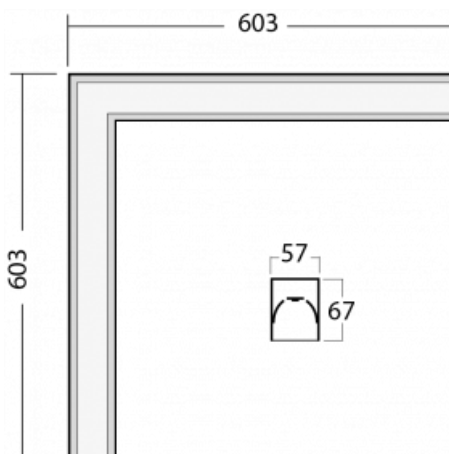

## Technical drawing

Type of installation	Recessed, Surface, Wall mounted, Suspended, 3 circuit track
Light distribution	Direct
Luminaire shape	Corner
Colour of the luminaires	Black
Material	Aluminium
Lifetime	L90/B50 50 000 hours
Warranty	60 months
Description of luminaires	Luminaire recessed/surface/wall mounted/suspended/3 circuit track
Dimensions	603 mm × 603 mm × 67 mm
Weight	3.1 kg
Light source	LED MODUL
Type of optical system	Opal diffuser
Luminous flux	3110 lm ± 10 %
Colour Temperature	3000 K warm white
Luminous efficacy	125 lm/W
MacAdam Light source	2
Colour rendering index	80
UGR max. X=4H Y=8H, ρ=70,50,20	28.6