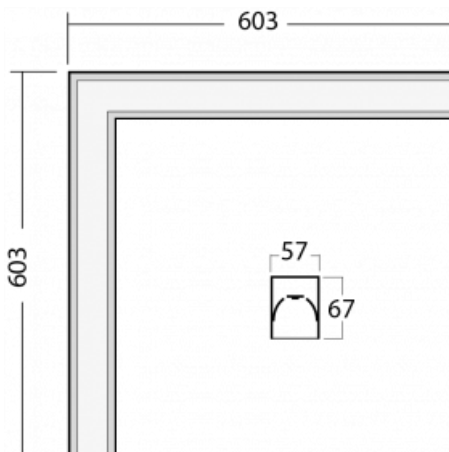

## Technical drawing

Type of installation	Recessed, Surface, Wall mounted, Suspended, 3 circuit track
Light distribution	Direct
Luminaire shape	Corner
Colour of the luminaires	White
Material	Aluminium
Lifetime	L90/B50 50 000 hours
Warranty	5 years
Description of luminaires	Luminaire recessed/surface/wall mounted/suspended/3 circuit track
Dimensions	603 mm × 603 mm × 67 mm
Weight	3.2 kg
Light source	LED MODUL
Type of optical system	Opal diffuser
Luminous flux*	3110 lm
Colour Temperature	3000 K warm white
Luminous efficacy	125 lm/W
MacAdam Light source	2
Colour rendering index	80
UGR max. X=4H Y=8H, ρ=70,50,20	28.6