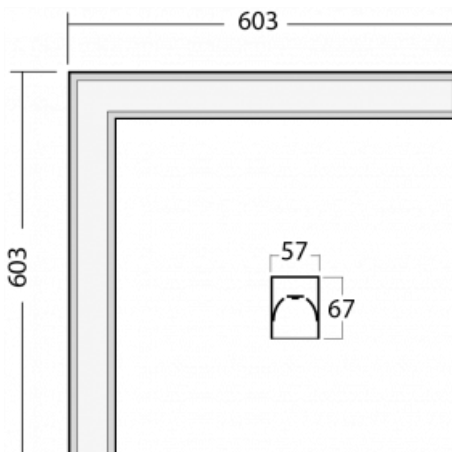

## Technical drawing

Type of installation	Recessed, Surface, Wall mounted, Suspended, 3 circuit track
----------------------	---

Light distribution	Direct
--------------------	--------

Luminaire shape	Corner
-----------------	--------

Description of luminaires	Luminaire recessed/surface/wall mounted/suspended/3 circuit track
---------------------------	---

Dimensions	603 mm × 603 mm × 67 mm
------------	-------------------------

Light source	LED MODUL
--------------	-----------