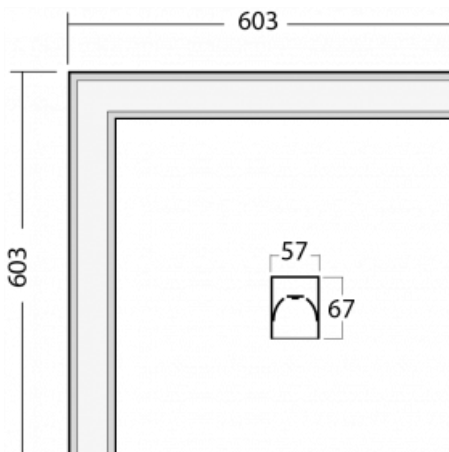

Luminaire

Lina60-S

04S-220K-20GGD/830, B

EPD

You will appreciate the L-Click system on the Lina60-S luminaire with a direct light distribution, which effectively saves you both time and money. How? The module simply clicks into the profile, so a lot of work is saved during assembly. This solution also prevents the direct touch of the LED technology and lengthens its operating life. The Lina60-S lighting system can be assembled creating endless lines and a big variety of shapes. In addition to great power output, the luminaire also has a great price. It will find its use in commercial, social and public spaces.

Technical drawing

Type of installation	Recessed, Surface, Wall mounted, Suspended, 3 circuit track
Light distribution	Direct
Luminaire shape	Corner
Colour of the luminaires	Black
Material	Aluminium
Lifetime	L90/B50 50 000 hours
Warranty	5 years
Description of luminaires	Luminaire recessed/surface/wall mounted/suspended/3 circuit track
Dimensions	603 mm × 603 mm × 67 mm
Weight	3.2 kg
Light source	LED MODUL
Type of optical system	Opal diffuser
Luminous flux*	3110 lm
Colour Temperature	3000 K warm white
Luminous efficacy	125 lm/W
MacAdam Light source	2
Colour rendering index	80
UGR max. X=4H Y=8H, ρ=70,50,20	28.6

Installation instructions

Photos

Accessories

00-00300, N
wire suspension
2000mm

00-00301, N
wire suspension
4000mm

00-00302, N
wire suspension
6000mm

00-00354, K
cable 5x0,75 1000mm

00-00355, K
cable 5x0,75 2000mm

00-00356, K
cable 5x0,75 4000mm

00-00357, K
cable 5x0,75 6000mm

00-00363, K
cable 5x1,5 2000mm

00-00364, K
cable 5x1,5 4000mm

00-00365, K
cable 5x1,5 6000mm

00-00366, K
cable 7x0,75 2000mm

00-00367, K
cable 7x0,75 4000mm