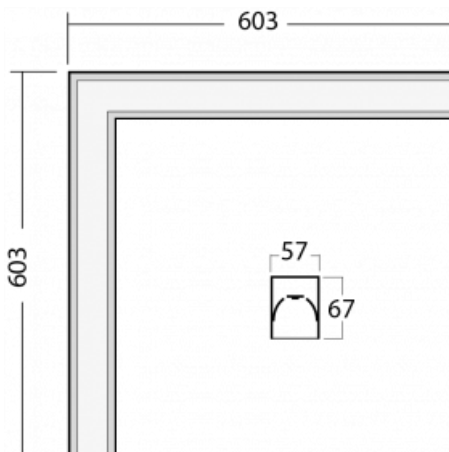

Luminaire

Lina60-S

04S-220K-20GETD/840, W

EPD®

You will appreciate the L-Click system on the Lina60-S luminaire with a direct light distribution, which effectively saves you both time and money. How? The module simply clicks into the profile, so a lot of work is saved during assembly. This solution also prevents the direct touch of the LED technology and lengthens its operating life. The Lina60-S lighting system can be assembled creating endless lines and a big variety of shapes. In addition to great power output, the luminaire also has a great price. It will find its use in commercial, social and public spaces.

Technical drawing

Type of installation	Recessed, Surface, Wall mounted, Suspended, 3 circuit track
----------------------	---

Light distribution	Direct
--------------------	--------

Luminaire shape	Corner
-----------------	--------

Description of luminaires	Luminaire recessed/surface/wall mounted/suspended/3 circuit track
---------------------------	---

Dimensions	603 mm × 603 mm × 67 mm
------------	-------------------------

Light source	LED MODUL
--------------	-----------