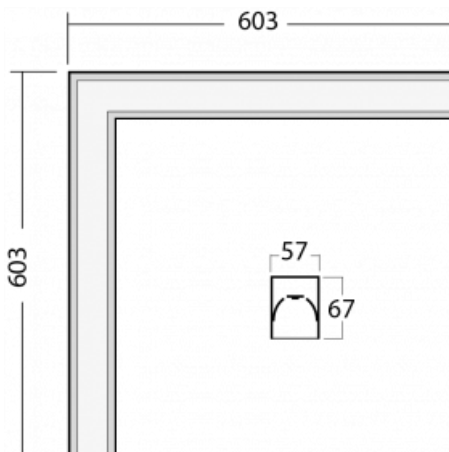

Luminaire

Lina60-S

04S-220K-20GETD/840, S

EPD®

You will appreciate the L-Click system on the Lina60-S luminaire with a direct light distribution, which effectively saves you both time and money. How? The module simply clicks into the profile, so a lot of work is saved during assembly. This solution also prevents the direct touch of the LED technology and lengthens its operating life. The Lina60-S lighting system can be assembled creating endless lines and a big variety of shapes. In addition to great power output, the luminaire also has a great price. It will find its use in commercial, social and public spaces.

Technical drawing

Type of installation	Recessed, Surface, Wall mounted, Suspended, 3 circuit track
----------------------	---

Light distribution	Direct
--------------------	--------

Luminaire shape	Corner
-----------------	--------

Description of luminaires	Luminaire recessed/surface/wall mounted/suspended/3 circuit track
---------------------------	---

Dimensions	603 mm × 603 mm × 67 mm
------------	-------------------------

Light source	LED MODUL
--------------	-----------