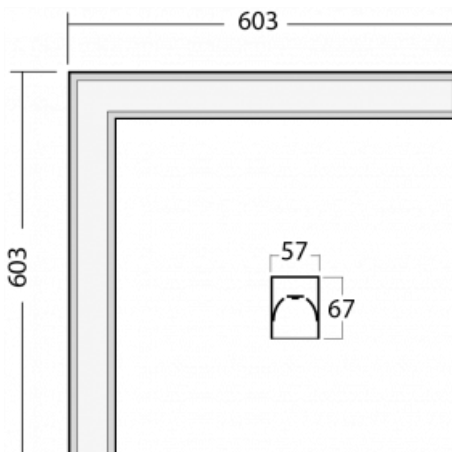

Luminaire

Lina60-S

04S-220K-20GETD/840, B

EPD®

You will appreciate the L-Click system on the Lina60-S luminaire with a direct light distribution, which effectively saves you both time and money. How? The module simply clicks into the profile, so a lot of work is saved during assembly. This solution also prevents the direct touch of the LED technology and lengthens its operating life. The Lina60-S lighting system can be assembled creating endless lines and a big variety of shapes. In addition to great power output, the luminaire also has a great price. It will find its use in commercial, social and public spaces.

Technical drawing

Type of installation	Recessed, Surface, Wall mounted, Suspended, 3 circuit track
Light distribution	Direct
Luminaire shape	Corner
Colour of the luminaires	Black
Material	Aluminium
Lifetime	L90/B50 50 000 hours
Warranty	60 months
Description of luminaires	Luminaire recessed/surface/wall mounted/suspended/3 circuit track
Dimensions	603 mm × 603 mm × 67 mm
Light source	LED MODUL
Type of optical system	Opal diffuser
Luminous flux	2130 lm ± 10 %
Colour Temperature	4000 K cool white
Luminous efficacy	128 lm/W
MacAdam Light source	2
Colour rendering index	80
UGR max. X=4H Y=8H, ρ=70,50,20	24.8

Photos

Accessories

00-00300, N
wire suspension
2000mm

00-00301, N
wire suspension
4000mm

00-00302, N
wire suspension
6000mm

00-00354, K
cable 5x0,75 1000mm

00-00355, K
cable 5x0,75 2000mm

00-00356, K
cable 5x0,75 4000mm

00-00357, K
cable 5x0,75 6000mm

00-00363, K
cable 5x1,5 2000mm

00-00364, K
cable 5x1,5 4000mm

00-00365, K
cable 5x1,5 6000mm

00-00366, K
cable 7x0,75 2000mm

00-00367, K
cable 7x0,75 4000mm

00-00368, K
cable 7x0,75 6000mm