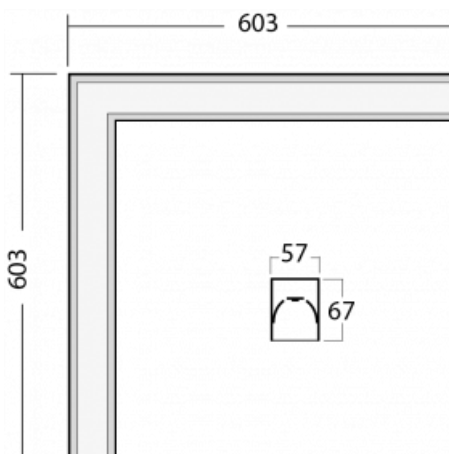

Luminaire

Lina60-S

04S-220K-20GETD/840, B

EPD®

You will appreciate the L-Click system on the Lina60-S luminaire with a direct light distribution, which effectively saves you both time and money. How? The module simply clicks into the profile, so a lot of work is saved during assembly. This solution also prevents the direct touch of the LED technology and lengthens its operating life. The Lina60-S lighting system can be assembled creating endless lines and a big variety of shapes. In addition to great power output, the luminaire also has a great price. It will find its use in commercial, social and public spaces.

Technical drawing

Type of installation	Recessed, Surface, Wall mounted, Suspended, 3 circuit track
----------------------	---

Light distribution	Direct
--------------------	--------

Luminaire shape	Corner
-----------------	--------

Description of luminaires	Luminaire recessed/surface/wall mounted/suspended/3 circuit track
---------------------------	---

Dimensions	603 mm × 603 mm × 67 mm
------------	-------------------------

Light source	LED MODUL
--------------	-----------