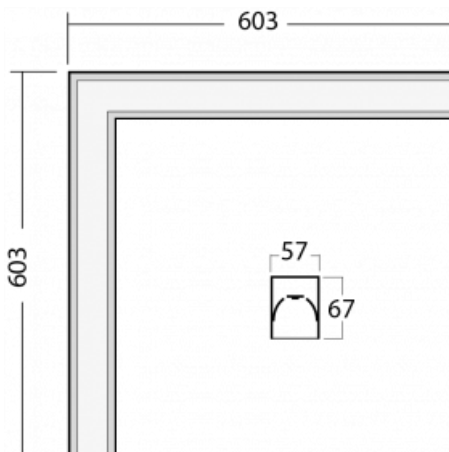

## Technical drawing

Type of installation	Recessed, Surface, Wall mounted, Suspended, 3 circuit track
Light distribution	Direct
Luminaire shape	Corner
Colour of the luminaires	White
Material	Aluminium
Lifetime	L90/B50 50 000 hours
Warranty	5 years
Description of luminaires	Luminaire recessed/surface/wall mounted/suspended/3 circuit track
Dimensions	603 mm × 603 mm × 67 mm
Weight	3.2 kg
Light source	LED MODUL
Type of optical system	Opal diffuser
Luminous flux*	2030 lm
Colour Temperature	3000 K warm white
Luminous efficacy	122 lm/W
MacAdam Light source	2
Colour rendering index	80
UGR max. X=4H Y=8H, ρ=70,50,20	27.1