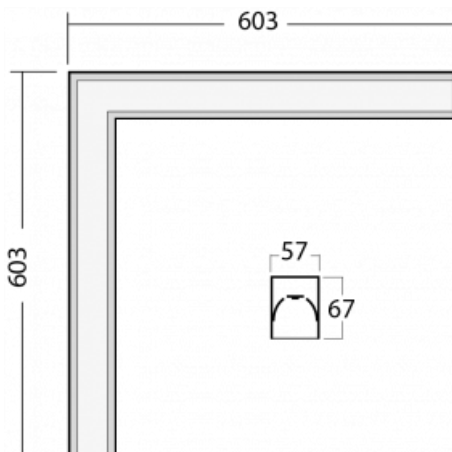

**Technical drawing**

Type of installation	Recessed, Surface, Wall mounted, Suspended, 3 circuit track
----------------------	---

Light distribution	Direct
--------------------	--------

Luminaire shape	Corner
-----------------	--------

Description of luminaires	Luminaire recessed/surface/wall mounted/suspended/3 circuit track
---------------------------	---

Dimensions	603 mm × 603 mm × 67 mm
------------	-------------------------

Weight	3.3 kg
--------	--------