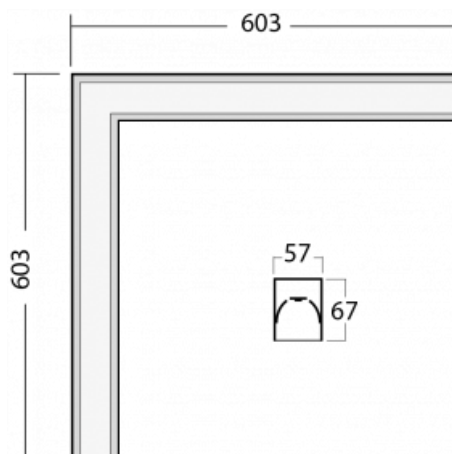

Luminaire

Lina60-S

04S-220K-20GEE/830, W

EPD[®]

You will appreciate the L-Click system on the Lina60-S luminaire with a direct light distribution, which effectively saves you both time and money. How? The module simply clicks into the profile, so a lot of work is saved during assembly. This solution also prevents the direct touch of the LED technology and lengthens its operating life. The Lina60-S lighting system can be assembled creating endless lines and a big variety of shapes. In addition to great power output, the luminaire also has a great price. It will find its use in commercial, social and public spaces.

Technical drawing

Type of installation	Recessed, Surface, Wall mounted, Suspended, 3 circuit track
Light distribution	Direct
Luminaire shape	Corner
Colour of the luminaires	White
Material	Aluminium
Lifetime	L90/B50 50 000 hours
Warranty	5 years
Description of luminaires	Luminaire recessed/surface/wall mounted/suspended/3 circuit track
Dimensions	603 mm × 603 mm × 67 mm
Weight	3.4 kg
Light source	LED MODUL
Type of optical system	Opal diffuser
Luminous flux*	2030 lm
Colour Temperature	3000 K warm white
Luminous efficacy	122 lm/W
MacAdam Light source	2
Colour rendering index	80
UGR max. X=4H Y=8H, ρ=70,50,20	27.1

00-00358, K
cable 3x0,75 4000mm

00-00360, K
cable 3x0,75 6000mm

00-00363, K
cable 5x1,5 2000mm

00-00364, K
cable 5x1,5 4000mm

00-00365, K
cable 5x1,5 6000mm

00-00370, W
ceiling cup 80x80x32mm

00-00500
wire for emergency
lighting XX-XXXX-20

04-21303, W
pendant profile for track
luminaires; l = 1122mm

04-21307, W
pendant profile for track
luminaires; l = 2242mm