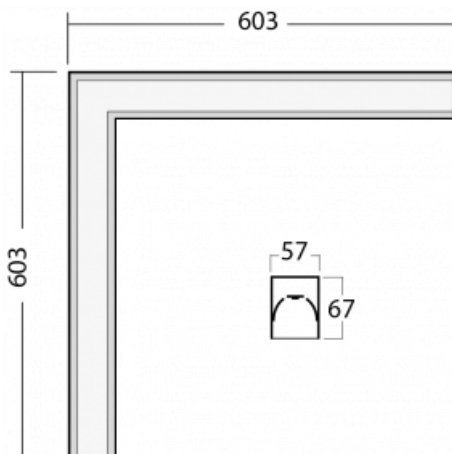

Luminaire

Lina60-S

04S-220K-20GEE/830, S

EPD

You will appreciate the L-Click system on the Lina60-S luminaire with a direct light distribution, which effectively saves you both time and money. How? The module simply clicks into the profile, so a lot of work is saved during assembly. This solution also prevents the direct touch of the LED technology and lengthens its operating life. The Lina60-S lighting system can be assembled creating endless lines and a big variety of shapes. In addition to great power output, the luminaire also has a great price. It will find its use in commercial, social and public spaces.

Technical drawing

Type of installation	Recessed, Surface, Wall mounted, Suspended, 3 circuit track
Light distribution	Direct
Luminaire shape	Corner
Colour of the luminaires	Silver
Material	Aluminium
Lifetime	L90/B50 50 000 hours
Warranty	5 years
Description of luminaires	Luminaire recessed/surface/wall mounted/suspended/3 circuit track
Dimensions	603 mm × 603 mm × 67 mm
Weight	3.4 kg
Light source	LED MODUL
Type of optical system	Opal diffuser
Luminous flux*	2030 lm
Colour Temperature	3000 K warm white
Luminous efficacy	122 lm/W
MacAdam Light source	2
Colour rendering index	80
UGR max. X=4H Y=8H, ρ=70,50,20	27.1

00-00358, K
cable 3x0,75 4000mm

00-00360, K
cable 3x0,75 6000mm

00-00363, K
cable 5x1,5 2000mm

00-00364, K
cable 5x1,5 4000mm

00-00365, K
cable 5x1,5 6000mm

00-00370, S
ceiling cup 80x80x32mm

00-00500
wire for emergency
lighting XX-XXXX-20

04-21303, S
pendant profile for track
luminaires; l = 1122mm

04-21307, S
pendant profile for track
luminaires; l = 2242mm