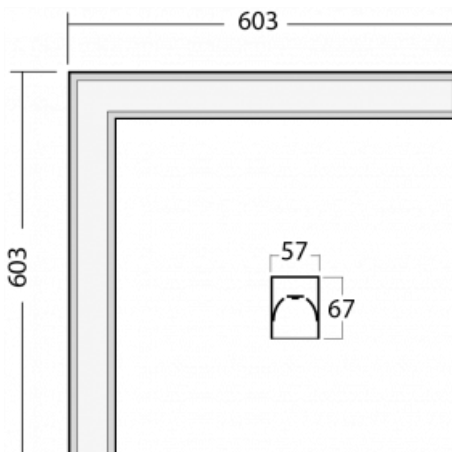

## Technical drawing

Type of installation	Recessed, Surface, Wall mounted, Suspended, 3 circuit track
Light distribution	Direct
Luminaire shape	Corner
Colour of the luminaires	Black
Material	Aluminium
Lifetime	L90/B50 50 000 hours
Warranty	5 years
Description of luminaires	Luminaire recessed/surface/wall mounted/suspended/3 circuit track
Dimensions	603 mm × 603 mm × 67 mm
Weight	3.4 kg
Light source	LED MODUL
Type of optical system	Opal diffuser
Luminous flux*	2030 lm
Colour Temperature	3000 K warm white
Luminous efficacy	122 lm/W
MacAdam Light source	2
Colour rendering index	80
UGR max. X=4H Y=8H, ρ=70,50,20	27.1