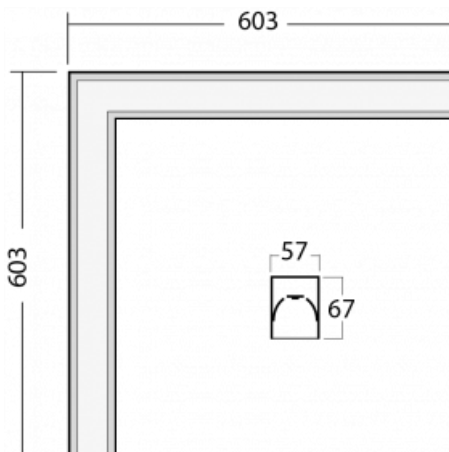

## Technical drawing

Type of installation	Recessed, Surface, Wall mounted, Suspended, 3 circuit track
Light distribution	Direct
Luminaire shape	Corner
Colour of the luminaires	White
Material	Aluminium
Lifetime	L90/B50 50 000 hours
Warranty	5 years
Description of luminaires	Luminaire recessed/surface/wall mounted/suspended/3 circuit track
Dimensions	603 mm × 603 mm × 67 mm
Weight	3.3 kg
Light source	LED MODUL
Type of optical system	Opal diffuser
Luminous flux*	2130 lm
Colour Temperature	4000 K cool white
Luminous efficacy	128 lm/W
MacAdam Light source	2
Colour rendering index	80
UGR max. X=4H Y=8H, ρ=70,50,20	24.8