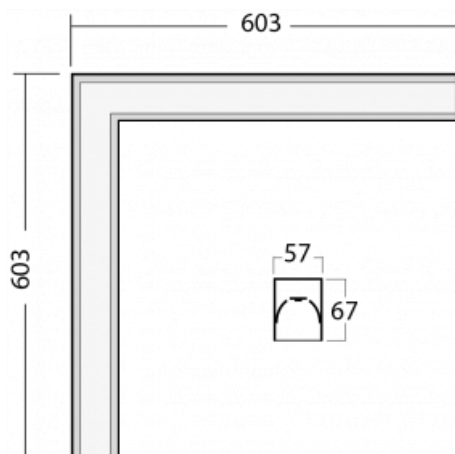

Luminaire

Lina60-S

04S-220K-20GED/840, W

EPD®

You will appreciate the L-Click system on the Lina60-S luminaire with a direct light distribution, which effectively saves you both time and money. How? The module simply clicks into the profile, so a lot of work is saved during assembly. This solution also prevents the direct touch of the LED technology and lengthens its operating life. The Lina60-S lighting system can be assembled creating endless lines and a big variety of shapes. In addition to great power output, the luminaire also has a great price. It will find its use in commercial, social and public spaces.

Technical drawing

Type of installation	Recessed, Surface, Wall mounted, Suspended, 3 circuit track
Light distribution	Direct
Luminaire shape	Corner
Colour of the luminaires	White
Material	Aluminium
Lifetime	L90/B50 50 000 hours
Warranty	60 months
Description of luminaires	Luminaire recessed/surface/wall mounted/suspended/3 circuit track
Dimensions	603 mm × 603 mm × 67 mm
Weight	3.3 kg
Light source	LED MODUL
Type of optical system	Opal diffuser
Luminous flux	2130 lm ± 10 %
Colour Temperature	4000 K cool white
Luminous efficacy	128 lm/W
MacAdam Light source	2
Colour rendering index	80
UGR max. X=4H Y=8H, ρ=70,50,20	24.8

Photos

Accessories

00-00300, N
wire suspension
2000mm

00-00301, N
wire suspension
4000mm

00-00302, N
wire suspension
6000mm

00-00354, K
cable 5x0,75 1000mm

00-00355, K
cable 5x0,75 2000mm

00-00356, K
cable 5x0,75 4000mm

00-00357, K
cable 5x0,75 6000mm

00-00363, K
cable 5x1,5 2000mm

00-00364, K
cable 5x1,5 4000mm

00-00365, K
cable 5x1,5 6000mm

00-00366, K
cable 7x0,75 2000mm

00-00367, K
cable 7x0,75 4000mm

00-00368, K
cable 7x0,75 6000mm