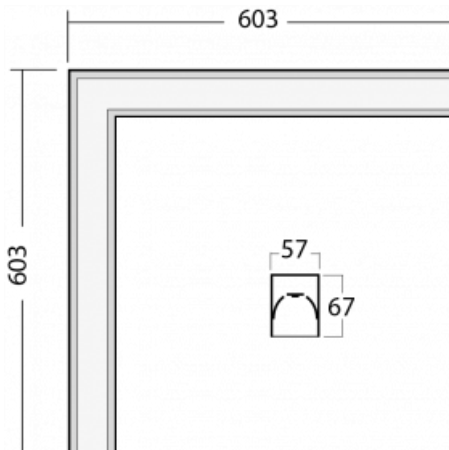

Luminaire

Lina60-S

04S-220K-20GED/840, S

EPD®

You will appreciate the L-Click system on the Lina60-S luminaire with a direct light distribution, which effectively saves you both time and money. How? The module simply clicks into the profile, so a lot of work is saved during assembly. This solution also prevents the direct touch of the LED technology and lengthens its operating life. The Lina60-S lighting system can be assembled creating endless lines and a big variety of shapes. In addition to great power output, the luminaire also has a great price. It will find its use in commercial, social and public spaces.

Technical drawing

Type of installation	Recessed, Surface, Wall mounted, Suspended, 3 circuit track
----------------------	---

Light distribution	Direct
--------------------	--------

Luminaire shape	Corner
-----------------	--------

Description of luminaires	Luminaire recessed/surface/wall mounted/suspended/3 circuit track
---------------------------	---

Dimensions	603 mm × 603 mm × 67 mm
------------	-------------------------

Light source	LED MODUL
--------------	-----------