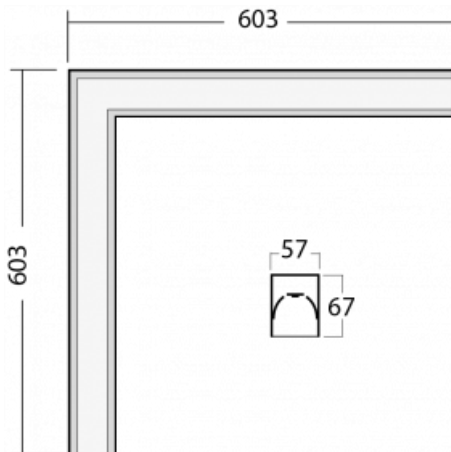

Luminaire

Lina60-S

04S-220K-20GED/840, B

EPD®

You will appreciate the L-Click system on the Lina60-S luminaire with a direct light distribution, which effectively saves you both time and money. How? The module simply clicks into the profile, so a lot of work is saved during assembly. This solution also prevents the direct touch of the LED technology and lengthens its operating life. The Lina60-S lighting system can be assembled creating endless lines and a big variety of shapes. In addition to great power output, the luminaire also has a great price. It will find its use in commercial, social and public spaces.

Technical drawing

Type of installation	Recessed, Surface, Wall mounted, Suspended, 3 circuit track
Light distribution	Direct
Luminaire shape	Corner
Colour of the luminaires	Black
Material	Aluminium
Lifetime	L90/B50 50 000 hours
Warranty	60 months
Description of luminaires	Luminaire recessed/surface/wall mounted/suspended/3 circuit track
Dimensions	603 mm × 603 mm × 67 mm
Weight	3.3 kg
Light source	LED MODUL
Type of optical system	Opal diffuser
Luminous flux	2130 lm ± 10 %
Colour Temperature	4000 K cool white
Luminous efficacy	128 lm/W
MacAdam Light source	2
Colour rendering index	80
UGR max. X=4H Y=8H, ρ=70,50,20	24.8

Photos

Accessories

00-00300, N
wire suspension
2000mm

00-00301, N
wire suspension
4000mm

00-00302, N
wire suspension
6000mm

00-00354, K
cable 5x0,75 1000mm

00-00355, K
cable 5x0,75 2000mm

00-00356, K
cable 5x0,75 4000mm

00-00357, K
cable 5x0,75 6000mm

00-00363, K
cable 5x1,5 2000mm

00-00364, K
cable 5x1,5 4000mm

00-00365, K
cable 5x1,5 6000mm

00-00366, K
cable 7x0,75 2000mm

00-00367, K
cable 7x0,75 4000mm

00-00368, K
cable 7x0,75 6000mm