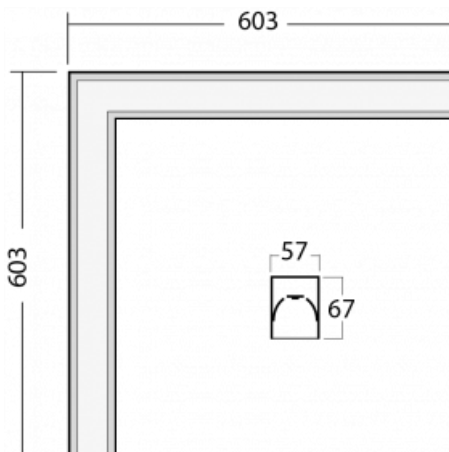

Luminaire

Lina60-S

04S-220K-20GED/830, W

EPD®

You will appreciate the L-Click system on the Lina60-S luminaire with a direct light distribution, which effectively saves you both time and money. How? The module simply clicks into the profile, so a lot of work is saved during assembly. This solution also prevents the direct touch of the LED technology and lengthens its operating life. The Lina60-S lighting system can be assembled creating endless lines and a big variety of shapes. In addition to great power output, the luminaire also has a great price. It will find its use in commercial, social and public spaces.

Technical drawing

Type of installation	Recessed, Surface, Wall mounted, Suspended, 3 circuit track
Light distribution	Direct
Luminaire shape	Corner
Colour of the luminaires	White
Material	Aluminium
Lifetime	L90/B50 50 000 hours
Warranty	60 months
Description of luminaires	Luminaire recessed/surface/wall mounted/suspended/3 circuit track
Dimensions	603 mm × 603 mm × 67 mm
Weight	3.6 kg
Light source	LED MODUL
Type of optical system	Opal diffuser
Luminous flux	2030 lm ± 10 %
Colour Temperature	3000 K warm white
Luminous efficacy	122 lm/W
MacAdam Light source	2
Colour rendering index	80
UGR max. X=4H Y=8H, ρ=70,50,20	27.1

Photos

Accessories

00-00300, N
wire suspension
2000mm

00-00301, N
wire suspension
4000mm

00-00302, N
wire suspension
6000mm

00-00354, K
cable 5x0,75 1000mm

00-00355, K
cable 5x0,75 2000mm

00-00356, K
cable 5x0,75 4000mm

00-00357, K
cable 5x0,75 6000mm

00-00363, K
cable 5x1,5 2000mm

00-00364, K
cable 5x1,5 4000mm

00-00365, K
cable 5x1,5 6000mm

00-00366, K
cable 7x0,75 2000mm

00-00367, K
cable 7x0,75 4000mm

00-00368, K
cable 7x0,75 6000mm