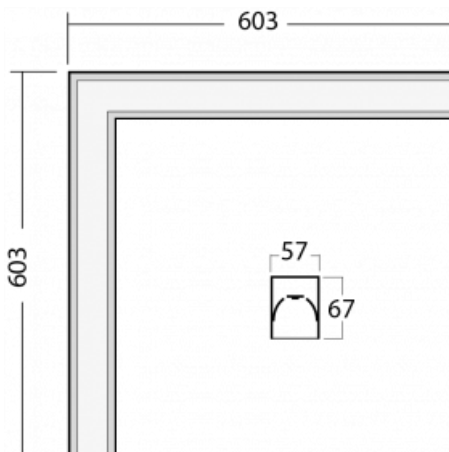

Luminaire

Lina60-S

04S-220K-20GED/830, B

EPD®

You will appreciate the L-Click system on the Lina60-S luminaire with a direct light distribution, which effectively saves you both time and money. How? The module simply clicks into the profile, so a lot of work is saved during assembly. This solution also prevents the direct touch of the LED technology and lengthens its operating life. The Lina60-S lighting system can be assembled creating endless lines and a big variety of shapes. In addition to great power output, the luminaire also has a great price. It will find its use in commercial, social and public spaces.

Technical drawing

Type of installation	Recessed, Surface, Wall mounted, Suspended, 3 circuit track
Light distribution	Direct
Luminaire shape	Corner
Colour of the luminaires	Black
Material	Aluminium
Lifetime	L90/B50 50 000 hours
Warranty	5 years
Description of luminaires	Luminaire recessed/surface/wall mounted/suspended/3 circuit track
Dimensions	603 mm × 603 mm × 67 mm
Weight	3.6 kg
Light source	LED MODUL
Type of optical system	Opal diffuser
Luminous flux*	2030 lm
Colour Temperature	3000 K warm white
Luminous efficacy	122 lm/W
MacAdam Light source	2
Colour rendering index	80
UGR max. X=4H Y=8H, ρ=70,50,20	27.1

Installation instructions

Photos

Accessories

00-00300, N
wire suspension
2000mm

00-00301, N
wire suspension
4000mm

00-00302, N
wire suspension
6000mm

00-00354, K
cable 5x0,75 1000mm

00-00355, K
cable 5x0,75 2000mm

00-00356, K
cable 5x0,75 4000mm

00-00357, K
cable 5x0,75 6000mm

00-00363, K
cable 5x1,5 2000mm

00-00364, K
cable 5x1,5 4000mm

00-00365, K
cable 5x1,5 6000mm

00-00366, K
cable 7x0,75 2000mm

00-00367, K
cable 7x0,75 4000mm