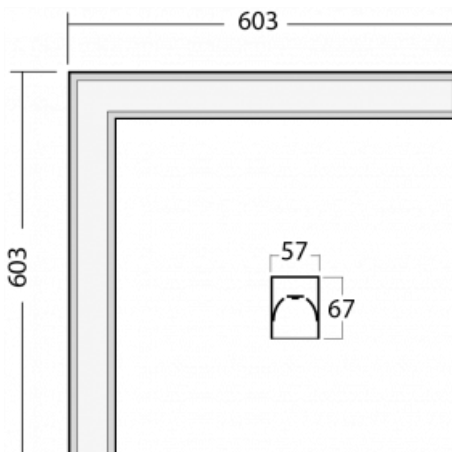

Luminaire

Lina60-S

04S-220I-20GGTD/840, W

EPD®

You will appreciate the L-Click system on the Lina60-S luminaire with a direct light distribution, which effectively saves you both time and money. How? The module simply clicks into the profile, so a lot of work is saved during assembly. This solution also prevents the direct touch of the LED technology and lengthens its operating life. The Lina60-S lighting system can be assembled creating endless lines and a big variety of shapes. In addition to great power output, the luminaire also has a great price. It will find its use in commercial, social and public spaces.

Technical drawing

Type of installation	Recessed, Surface, Wall mounted, Suspended, 3 circuit track
----------------------	---

Light distribution	Direct
--------------------	--------

Luminaire shape	Corner
-----------------	--------

Description of luminaires	Luminaire recessed/surface/wall mounted/suspended/3 circuit track
---------------------------	---

Dimensions	603 mm × 603 mm × 67 mm
------------	-------------------------

Light source	LED MODUL
--------------	-----------