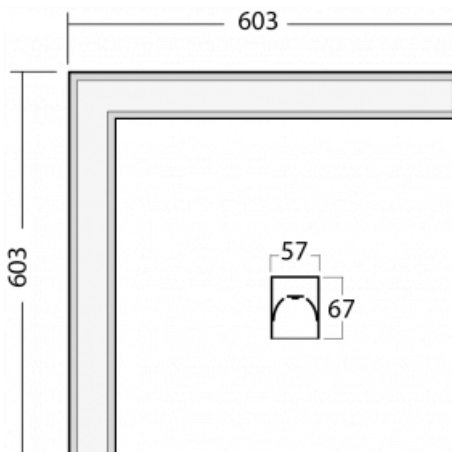

# Lina60-S

04S-220I-20GGTD/840, W

EPD®

You will appreciate the L-Click system on the Lina60-S luminaire with a direct light distribution, which effectively saves you both time and money. How? The module simply clicks into the profile, so a lot of work is saved during assembly. This solution also prevents the direct touch of the LED technology and lengthens its operating life. The Lina60-S lighting system can be assembled creating endless lines and a big variety of shapes. In addition to great power output, the luminaire also has a great price. It will find its use in commercial, social and public spaces.

## Technical drawing

Type of installation	Recessed, Surface, Wall mounted, Suspended, 3 circuit track
Light distribution	Direct
Luminaire shape	Corner
Colour of the luminaires	White
Material	Aluminium
Lifetime	L90/B50 50 000 hours
Warranty	60 months
Description of luminaires	Luminaire recessed/surface/wall mounted/suspended/3 circuit track
Dimensions	603 mm × 603 mm × 67 mm
Light source	LED MODUL
Type of optical system	Microprisma
Luminous flux	2720 lm ± 10 %
Colour Temperature	4000 K cool white
Luminous efficacy	110 lm/W
MacAdam Light source	2
Colour rendering index	80
UGR max. X=4H Y=8H, ρ=70,50,20	22.1

**00-00355, K**  
cable 5x0,75 2000mm

**00-00356, K**  
cable 5x0,75 4000mm

**00-00357, K**  
cable 5x0,75 6000mm

**00-00363, K**  
cable 5x1,5 2000mm

**00-00364, K**  
cable 5x1,5 4000mm

**00-00365, K**  
cable 5x1,5 6000mm