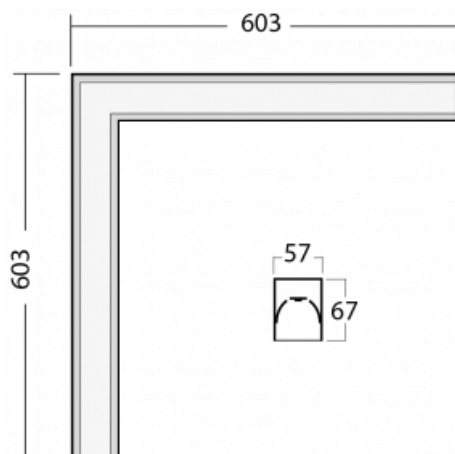

# Lina60-S

04S-220I-20GGTD/840, S

EPD®

You will appreciate the L-Click system on the Lina60-S luminaire with a direct light distribution, which effectively saves you both time and money. How? The module simply clicks into the profile, so a lot of work is saved during assembly. This solution also prevents the direct touch of the LED technology and lengthens its operating life. The Lina60-S lighting system can be assembled creating endless lines and a big variety of shapes. In addition to great power output, the luminaire also has a great price. It will find its use in commercial, social and public spaces.

## Technical drawing

Type of installation	Recessed, Surface, Wall mounted, Suspended, 3 circuit track
Light distribution	Direct
Luminaire shape	Corner
Colour of the luminaires	Silver
Material	Aluminium
Lifetime	L90/B50 50 000 hours
Warranty	5 years
Description of luminaires	Luminaire recessed/surface/wall mounted/suspended/3 circuit track
Dimensions	603 mm × 603 mm × 67 mm
Light source	LED MODUL
Type of optical system	Microprisma
Luminous flux*	2720 lm
Colour Temperature	4000 K cool white
Luminous efficacy	110 lm/W
MacAdam Light source	2
Colour rendering index	80
UGR max. X=4H Y=8H, ρ=70,50,20	22.1