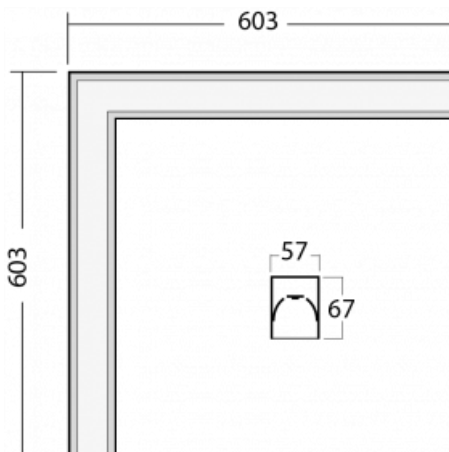

## Technical drawing

Type of installation	Recessed, Surface, Wall mounted, Suspended, 3 circuit track
Light distribution	Direct
Luminaire shape	Corner
Colour of the luminaires	Silver
Material	Aluminium
Lifetime	L90/B50 50 000 hours
Warranty	60 months
Description of luminaires	Luminaire recessed/surface/wall mounted/suspended/3 circuit track
Dimensions	603 mm × 603 mm × 67 mm
Weight	3.5 kg
Light source	LED MODUL
Type of optical system	Microprisma
Luminous flux	2590 lm ± 10 %
Colour Temperature	3000 K warm white
Luminous efficacy	104 lm/W
MacAdam Light source	2
Colour rendering index	80
UGR max. X=4H Y=8H, ρ=70,50,20	21.9