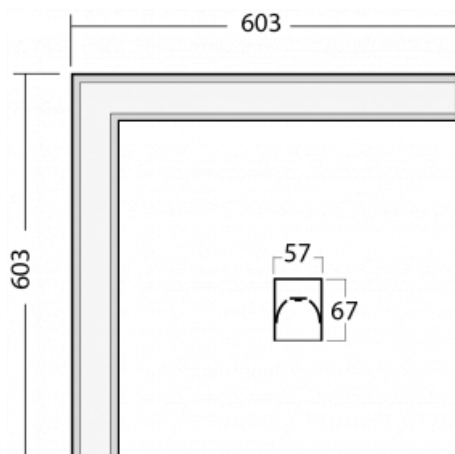

Luminaire

Lina60-S

04S-220I-20GGTD/830, B

EPD[®]

You will appreciate the L-Click system on the Lina60-S luminaire with a direct light distribution, which effectively saves you both time and money. How? The module simply clicks into the profile, so a lot of work is saved during assembly. This solution also prevents the direct touch of the LED technology and lengthens its operating life. The Lina60-S lighting system can be assembled creating endless lines and a big variety of shapes. In addition to great power output, the luminaire also has a great price. It will find its use in commercial, social and public spaces.

Technical drawing

Type of installation	Recessed, Surface, Wall mounted, Suspended, 3 circuit track
Light distribution	Direct
Luminaire shape	Corner
Colour of the luminaires	Black
Material	Aluminium
Lifetime	L90/B50 50 000 hours
Warranty	60 months
Description of luminaires	Luminaire recessed/surface/wall mounted/suspended/3 circuit track
Dimensions	603 mm × 603 mm × 67 mm
Weight	3.5 kg
Light source	LED MODUL
Type of optical system	Microprisma
Luminous flux	2590 lm ± 10 %
Colour Temperature	3000 K warm white
Luminous efficacy	104 lm/W
MacAdam Light source	2
Colour rendering index	80
UGR max. X=4H Y=8H, ρ=70,50,20	21.9

Photos

Accessories

00-00300, N
wire suspension
2000mm

00-00301, N
wire suspension
4000mm

00-00302, N
wire suspension
6000mm

00-00354, K
cable 5x0,75 1000mm

00-00355, K
cable 5x0,75 2000mm

00-00356, K
cable 5x0,75 4000mm

00-00357, K
cable 5x0,75 6000mm

00-00363, K
cable 5x1,5 2000mm

00-00364, K
cable 5x1,5 4000mm

00-00365, K
cable 5x1,5 6000mm

00-00366, K
cable 7x0,75 2000mm

00-00367, K
cable 7x0,75 4000mm

00-00368, K
cable 7x0,75 6000mm