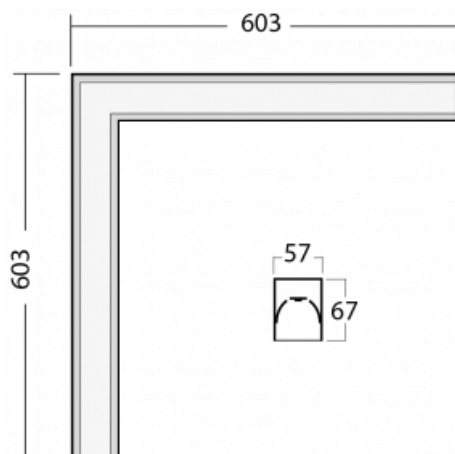

## Technical drawing

Type of installation	Recessed, Surface, Wall mounted, Suspended, 3 circuit track
Light distribution	Direct
Luminaire shape	Corner
Colour of the luminaires	White
Material	Aluminium
Lifetime	L90/B50 50 000 hours
Warranty	60 months
Description of luminaires	Luminaire recessed/surface/wall mounted/suspended/3 circuit track
Dimensions	603 mm × 603 mm × 67 mm
Weight	3.4 kg
Light source	LED MODUL
Type of optical system	Microprisma
Luminous flux	2720 lm ± 10 %
Colour Temperature	4000 K cool white
Luminous efficacy	110 lm/W
MacAdam Light source	2
Colour rendering index	80
UGR max. X=4H Y=8H, ρ=70,50,20	22.1

**04-20900, F**  
bracket for installation  
of suspended type of  
profile as recessed  
trimless

**04-21303, W**  
pendant profile for track  
luminaires; l = 1122mm

**04-21307, W**  
pendant profile for track  
luminaires; l = 2242mm