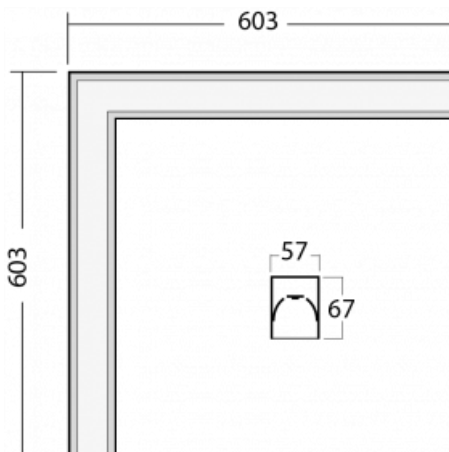

Luminaire

Lina60-S

04S-220I-20GGE/840, W

EPD

You will appreciate the L-Click system on the Lina60-S luminaire with a direct light distribution, which effectively saves you both time and money. How? The module simply clicks into the profile, so a lot of work is saved during assembly. This solution also prevents the direct touch of the LED technology and lengthens its operating life. The Lina60-S lighting system can be assembled creating endless lines and a big variety of shapes. In addition to great power output, the luminaire also has a great price. It will find its use in commercial, social and public spaces.

Technical drawing

Type of installation	Recessed, Surface, Wall mounted, Suspended, 3 circuit track
Light distribution	Direct
Luminaire shape	Corner
Colour of the luminaires	White
Material	Aluminium
Lifetime	L90/B50 50 000 hours
Warranty	5 years
Description of luminaires	Luminaire recessed/surface/wall mounted/suspended/3 circuit track
Dimensions	603 mm × 603 mm × 67 mm
Weight	3.4 kg
Light source	LED MODUL
Type of optical system	Microprisma
Luminous flux*	2720 lm
Colour Temperature	4000 K cool white
Luminous efficacy	110 lm/W
MacAdam Light source	2
Colour rendering index	80
UGR max. X=4H Y=8H, ρ=70,50,20	22.1

00-00301, N
wire suspension
4000mm

00-00302, N
wire suspension
6000mm

00-00350, K
cable 3x0,75 1000mm

00-00352, K
cable 3x0,75 2000mm

00-00358, K
cable 3x0,75 4000mm

00-00360, K
cable 3x0,75 6000mm

00-00363, K
cable 5x1,5 2000mm

04-20900, F
bracket for installation
of suspended type of
profile as recessed
trimless

04-21303, W
pendant profile for track
luminaires; l = 1122mm

04-21307, W
pendant profile for track
luminaires; l = 2242mm