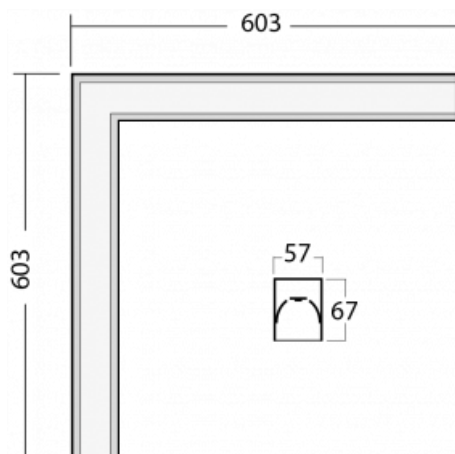

Luminaire

Lina60-S

04S-220I-20GGE/840, S

EPD[®]

You will appreciate the L-Click system on the Lina60-S luminaire with a direct light distribution, which effectively saves you both time and money. How? The module simply clicks into the profile, so a lot of work is saved during assembly. This solution also prevents the direct touch of the LED technology and lengthens its operating life. The Lina60-S lighting system can be assembled creating endless lines and a big variety of shapes. In addition to great power output, the luminaire also has a great price. It will find its use in commercial, social and public spaces.

Technical drawing

Type of installation	Recessed, Surface, Wall mounted, Suspended, 3 circuit track
Light distribution	Direct
Luminaire shape	Corner
Colour of the luminaires	Silver
Material	Aluminium
Lifetime	L90/B50 50 000 hours
Warranty	60 months
Description of luminaires	Luminaire recessed/surface/wall mounted/suspended/3 circuit track
Dimensions	603 mm × 603 mm × 67 mm
Weight	3.4 kg
Light source	LED MODUL
Type of optical system	Microprisma
Luminous flux	2720 lm ± 10 %
Colour Temperature	4000 K cool white
Luminous efficacy	110 lm/W
MacAdam Light source	2
Colour rendering index	80
UGR max. X=4H Y=8H, ρ=70,50,20	22.1

00-00360, K
cable 3x0,75 6000mm

00-00363, K
cable 5x1,5 2000mm

00-00364, K
cable 5x1,5 4000mm

00-00365, K
cable 5x1,5 6000mm

00-00370, S
ceiling cup 80x80x32mm

00-00500
wire for emergency
lighting XX-XXXX-20

04-21303, S
pendant profile for track
luminaires; l = 1122mm

04-21307, S
pendant profile for track
luminaires; l = 2242mm