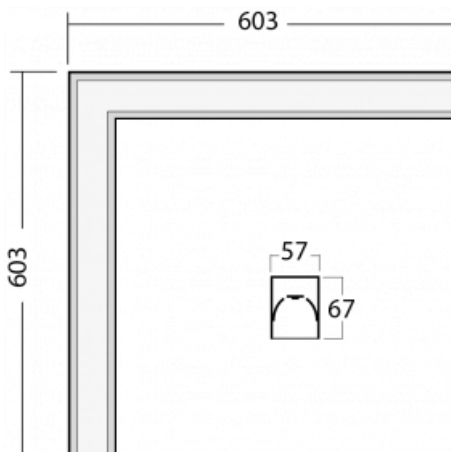

Luminaire

Lina60-S

04S-220I-20GGE/840, B

EPD®

You will appreciate the L-Click system on the Lina60-S luminaire with a direct light distribution, which effectively saves you both time and money. How? The module simply clicks into the profile, so a lot of work is saved during assembly. This solution also prevents the direct touch of the LED technology and lengthens its operating life. The Lina60-S lighting system can be assembled creating endless lines and a big variety of shapes. In addition to great power output, the luminaire also has a great price. It will find its use in commercial, social and public spaces.

Technical drawing

| | |
|-----------------------------------|---|
| Type of installation | Recessed, Surface, Wall mounted, Suspended, 3 circuit track |
| Light distribution | Direct |
| Luminaire shape | Corner |
| Colour of the luminaires | Black |
| Material | Aluminium |
| Lifetime | L90/B50 50 000 hours |
| Warranty | 60 months |
| Description of luminaires | Luminaire recessed/surface/wall mounted/suspended/3 circuit track |
| Dimensions | 603 mm × 603 mm × 67 mm |
| Weight | 3.4 kg |
| Light source | LED MODUL |
| Type of optical system | Microprisma |
| Luminous flux | 2720 lm ± 10 % |
| Colour Temperature | 4000 K cool white |
| Luminous efficacy | 110 lm/W |
| MacAdam Light source | 2 |
| Colour rendering index | 80 |
| UGR max. X=4H Y=8H, ρ=70,50,20 | 22.1 |

04-21303, B
pendant profile for track
luminaires; l = 1122mm

04-21307, B
pendant profile for track
luminaires; l = 2242mm