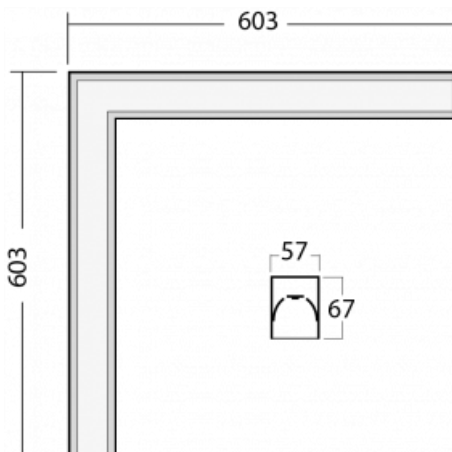

## Technical drawing

Type of installation	Recessed, Surface, Wall mounted, Suspended, 3 circuit track
Light distribution	Direct
Luminaire shape	Corner
Colour of the luminaires	White
Material	Aluminium
Lifetime	L90/B50 50 000 hours
Warranty	60 months
Description of luminaires	Luminaire recessed/surface/wall mounted/suspended/3 circuit track
Dimensions	603 mm × 603 mm × 67 mm
Weight	3.4 kg
Light source	LED MODUL
Type of optical system	Microprisma
Luminous flux	2590 lm ± 10 %
Colour Temperature	3000 K warm white
Luminous efficacy	104 lm/W
MacAdam Light source	2
Colour rendering index	80
UGR max. X=4H Y=8H, ρ=70,50,20	21.9

**04-20900, F**  
bracket for installation  
of suspended type of  
profile as recessed  
trimless

**04-21303, W**  
pendant profile for track  
luminaires; l = 1122mm

**04-21307, W**  
pendant profile for track  
luminaires; l = 2242mm