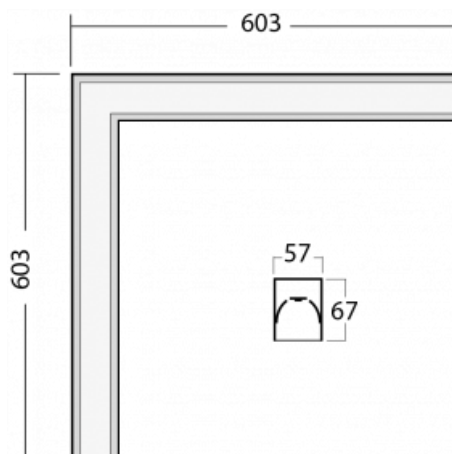

Luminaire

Lina60-S

04S-220I-20GGE/830, S

EPD®

You will appreciate the L-Click system on the Lina60-S luminaire with a direct light distribution, which effectively saves you both time and money. How? The module simply clicks into the profile, so a lot of work is saved during assembly. This solution also prevents the direct touch of the LED technology and lengthens its operating life. The Lina60-S lighting system can be assembled creating endless lines and a big variety of shapes. In addition to great power output, the luminaire also has a great price. It will find its use in commercial, social and public spaces.

Technical drawing

Type of installation	Recessed, Surface, Wall mounted, Suspended, 3 circuit track
Light distribution	Direct
Luminaire shape	Corner
Colour of the luminaires	Silver
Material	Aluminium
Lifetime	L90/B50 50 000 hours
Warranty	5 years
Description of luminaires	Luminaire recessed/surface/wall mounted/suspended/3 circuit track
Dimensions	603 mm × 603 mm × 67 mm
Weight	3.4 kg
Light source	LED MODUL
Type of optical system	Microprisma
Luminous flux*	2590 lm
Colour Temperature	3000 K warm white
Luminous efficacy	104 lm/W
MacAdam Light source	2
Colour rendering index	80
UGR max. X=4H Y=8H, ρ=70,50,20	21.9

00-00358, K
cable 3x0,75 4000mm

00-00360, K
cable 3x0,75 6000mm

00-00363, K
cable 5x1,5 2000mm

00-00364, K
cable 5x1,5 4000mm

00-00365, K
cable 5x1,5 6000mm

00-00370, S
ceiling cup 80x80x32mm

00-00500
wire for emergency
lighting XX-XXXX-20

04-21303, S
pendant profile for track
luminaires; l = 1122mm

04-21307, S
pendant profile for track
luminaires; l = 2242mm