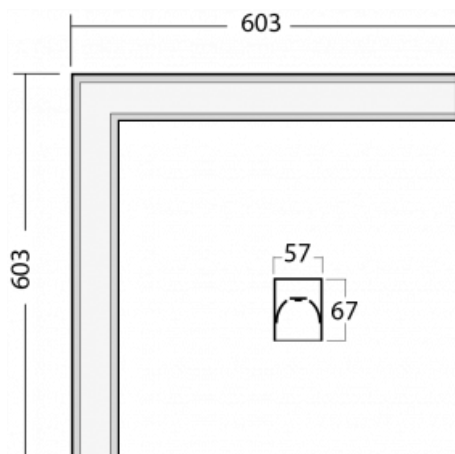

Luminaire

Lina60-S

04S-220I-20GGE/830, S

EPD[®]

You will appreciate the L-Click system on the Lina60-S luminaire with a direct light distribution, which effectively saves you both time and money. How? The module simply clicks into the profile, so a lot of work is saved during assembly. This solution also prevents the direct touch of the LED technology and lengthens its operating life. The Lina60-S lighting system can be assembled creating endless lines and a big variety of shapes. In addition to great power output, the luminaire also has a great price. It will find its use in commercial, social and public spaces.

Technical drawing

Type of installation	Recessed, Surface, Wall mounted, Suspended, 3 circuit track
Light distribution	Direct
Luminaire shape	Corner
Colour of the luminaires	Silver
Material	Aluminium
Lifetime	L90/B50 50 000 hours
Warranty	60 months
Description of luminaires	Luminaire recessed/surface/wall mounted/suspended/3 circuit track
Dimensions	603 mm × 603 mm × 67 mm
Weight	3.4 kg
Light source	LED MODUL
Type of optical system	Microprisma
Luminous flux	2590 lm ± 10 %
Colour Temperature	3000 K warm white
Luminous efficacy	104 lm/W
MacAdam Light source	2
Colour rendering index	80
UGR max. X=4H Y=8H, ρ=70,50,20	21.9

00-00360, K
cable 3x0,75 6000mm

00-00363, K
cable 5x1,5 2000mm

00-00364, K
cable 5x1,5 4000mm

00-00365, K
cable 5x1,5 6000mm

00-00370, S
ceiling cup 80x80x32mm

00-00500
wire for emergency
lighting XX-XXXX-20

04-21303, S
pendant profile for track
luminaires; l = 1122mm

04-21307, S
pendant profile for track
luminaires; l = 2242mm