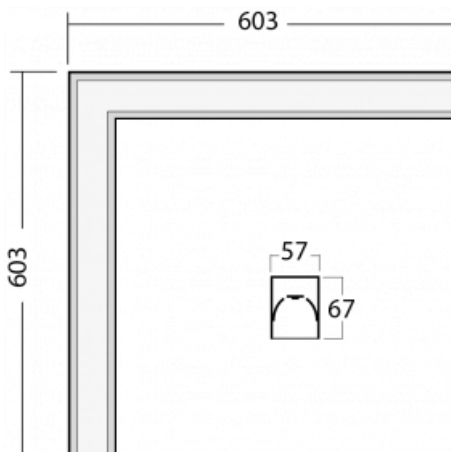

Luminaire

Lina60-S

04S-220I-20GGE/830, B

EPD

You will appreciate the L-Click system on the Lina60-S luminaire with a direct light distribution, which effectively saves you both time and money. How? The module simply clicks into the profile, so a lot of work is saved during assembly. This solution also prevents the direct touch of the LED technology and lengthens its operating life. The Lina60-S lighting system can be assembled creating endless lines and a big variety of shapes. In addition to great power output, the luminaire also has a great price. It will find its use in commercial, social and public spaces.

Technical drawing

Type of installation	Recessed, Surface, Wall mounted, Suspended, 3 circuit track
Light distribution	Direct
Luminaire shape	Corner
Colour of the luminaires	Black
Material	Aluminium
Lifetime	L90/B50 50 000 hours
Warranty	60 months
Description of luminaires	Luminaire recessed/surface/wall mounted/suspended/3 circuit track
Dimensions	603 mm × 603 mm × 67 mm
Weight	3.4 kg
Light source	LED MODUL
Type of optical system	Microprisma
Luminous flux	2590 lm ± 10 %
Colour Temperature	3000 K warm white
Luminous efficacy	104 lm/W
MacAdam Light source	2
Colour rendering index	80
UGR max. X=4H Y=8H, ρ=70,50,20	21.9

04-21303, B
pendant profile for track
luminaires; l = 1122mm

04-21307, B
pendant profile for track
luminaires; l = 2242mm