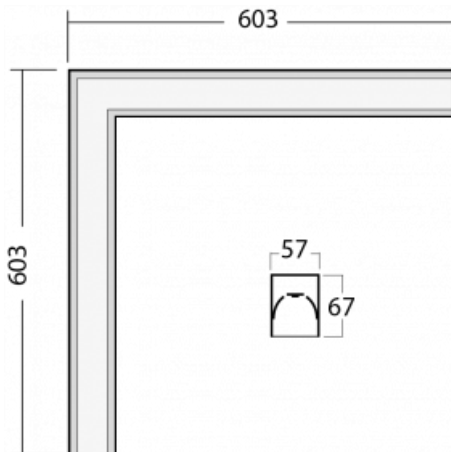

## Technical drawing

Type of installation	Recessed, Surface, Wall mounted, Suspended, 3 circuit track
Light distribution	Direct
Luminaire shape	Corner
Colour of the luminaires	Silver
Material	Aluminium
Lifetime	L90/B50 50 000 hours
Warranty	5 years
Description of luminaires	Luminaire recessed/surface/wall mounted/suspended/3 circuit track
Dimensions	603 mm × 603 mm × 67 mm
Weight	3.3 kg
Light source	LED MODUL
Type of optical system	Microprisma
Luminous flux*	2720 lm
Colour Temperature	4000 K cool white
Luminous efficacy	110 lm/W
MacAdam Light source	2
Colour rendering index	80
UGR max. X=4H Y=8H, ρ=70,50,20	22.1