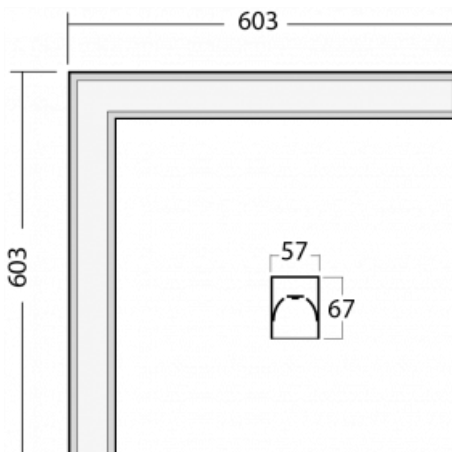

Luminaire

Lina60-S

04S-220I-20GGD/830, W

EPD

You will appreciate the L-Click system on the Lina60-S luminaire with a direct light distribution, which effectively saves you both time and money. How? The module simply clicks into the profile, so a lot of work is saved during assembly. This solution also prevents the direct touch of the LED technology and lengthens its operating life. The Lina60-S lighting system can be assembled creating endless lines and a big variety of shapes. In addition to great power output, the luminaire also has a great price. It will find its use in commercial, social and public spaces.

Technical drawing

| | |
|-----------------------------------|---|
| Type of installation | Recessed, Surface, Wall mounted, Suspended, 3 circuit track |
| Light distribution | Direct |
| Luminaire shape | Corner |
| Colour of the luminaires | White |
| Material | Aluminium |
| Lifetime | L90/B50 50 000 hours |
| Warranty | 60 months |
| Description of luminaires | Luminaire recessed/surface/wall mounted/suspended/3 circuit track |
| Dimensions | 603 mm × 603 mm × 67 mm |
| Weight | 3.4 kg |
| Light source | LED MODUL |
| Type of optical system | Microprisma |
| Luminous flux | 2590 lm ± 10 % |
| Colour Temperature | 3000 K warm white |
| Luminous efficacy | 104 lm/W |
| MacAdam Light source | 2 |
| Colour rendering index | 80 |
| UGR max. X=4H Y=8H, ρ=70,50,20 | 21.9 |

Photos

Accessories

00-00300, N
wire suspension
2000mm

00-00301, N
wire suspension
4000mm

00-00302, N
wire suspension
6000mm

00-00354, K
cable 5x0,75 1000mm

00-00355, K
cable 5x0,75 2000mm

00-00356, K
cable 5x0,75 4000mm

00-00357, K
cable 5x0,75 6000mm

00-00363, K
cable 5x1,5 2000mm

00-00364, K
cable 5x1,5 4000mm

00-00365, K
cable 5x1,5 6000mm

00-00366, K
cable 7x0,75 2000mm

00-00367, K
cable 7x0,75 4000mm

00-00368, K
cable 7x0,75 6000mm