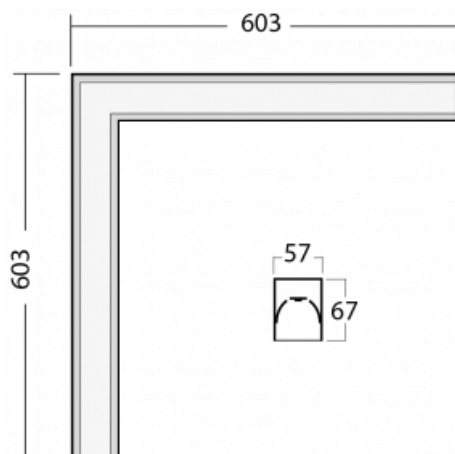

Luminaire

Lina60-S

04S-220I-20GGD/830, S

EPD®

You will appreciate the L-Click system on the Lina60-S luminaire with a direct light distribution, which effectively saves you both time and money. How? The module simply clicks into the profile, so a lot of work is saved during assembly. This solution also prevents the direct touch of the LED technology and lengthens its operating life. The Lina60-S lighting system can be assembled creating endless lines and a big variety of shapes. In addition to great power output, the luminaire also has a great price. It will find its use in commercial, social and public spaces.

Technical drawing

Type of installation	Recessed, Surface, Wall mounted, Suspended, 3 circuit track
Light distribution	Direct
Luminaire shape	Corner
Colour of the luminaires	Silver
Material	Aluminium
Lifetime	L90/B50 50 000 hours
Warranty	60 months
Description of luminaires	Luminaire recessed/surface/wall mounted/suspended/3 circuit track
Dimensions	603 mm × 603 mm × 67 mm
Weight	3.4 kg
Light source	LED MODUL
Type of optical system	Microprisma
Luminous flux	2590 lm ± 10 %
Colour Temperature	3000 K warm white
Luminous efficacy	104 lm/W
MacAdam Light source	2
Colour rendering index	80
UGR max. X=4H Y=8H, ρ=70,50,20	21.9

Photos

Accessories

00-00300, N
wire suspension
2000mm

00-00301, N
wire suspension
4000mm

00-00302, N
wire suspension
6000mm

00-00354, K
cable 5x0,75 1000mm

00-00355, K
cable 5x0,75 2000mm

00-00356, K
cable 5x0,75 4000mm

00-00357, K
cable 5x0,75 6000mm

00-00363, K
cable 5x1,5 2000mm

00-00364, K
cable 5x1,5 4000mm

00-00365, K
cable 5x1,5 6000mm

00-00366, K
cable 7x0,75 2000mm

00-00367, K
cable 7x0,75 4000mm

00-00368, K
cable 7x0,75 6000mm