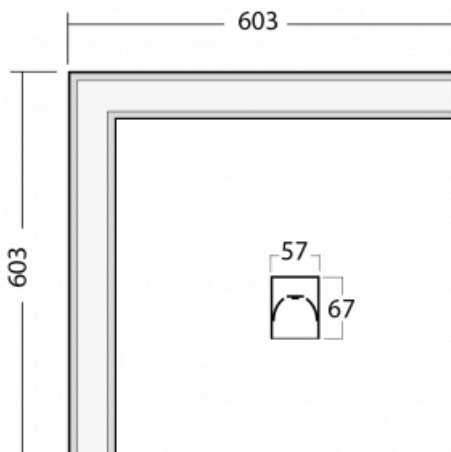

# Lina60-S

04S-220I-20GGD/830, S

**EPD<sup>®</sup>**

You will appreciate the L-Click system on the Lina60-S luminaire with a direct light distribution, which effectively saves you both time and money. How? The module simply clicks into the profile, so a lot of work is saved during assembly. This solution also prevents the direct touch of the LED technology and lengthens its operating life. The Lina60-S lighting system can be assembled creating endless lines and a big variety of shapes. In addition to great power output, the luminaire also has a great price. It will find its use in commercial, social and public spaces.

**Technical drawing**

Type of installation	Recessed, Surface, Wall mounted, Suspended, 3 circuit track
Light distribution	Direct
Luminaire shape	Corner
Colour of the luminaires	Silver
Material	Aluminium
Lifetime	L90/B50 50 000 hours
Warranty	5 years
Description of luminaires	Luminaire recessed/surface/wall mounted/suspended/3 circuit track
Dimensions	603 mm × 603 mm × 67 mm
Weight	3.4 kg
Light source	LED MODUL
Type of optical system	Microprisma
Luminous flux*	2590 lm
Colour Temperature	3000 K warm white
Luminous efficacy	104 lm/W
MacAdam Light source	2
Colour rendering index	80
UGR max. X=4H Y=8H, ρ=70,50,20	21.9

**00-00355, K**  
cable 5x0,75 2000mm

**00-00356, K**  
cable 5x0,75 4000mm

**00-00357, K**  
cable 5x0,75 6000mm

**00-00363, K**  
cable 5x1,5 2000mm

**00-00364, K**  
cable 5x1,5 4000mm

**00-00365, K**  
cable 5x1,5 6000mm