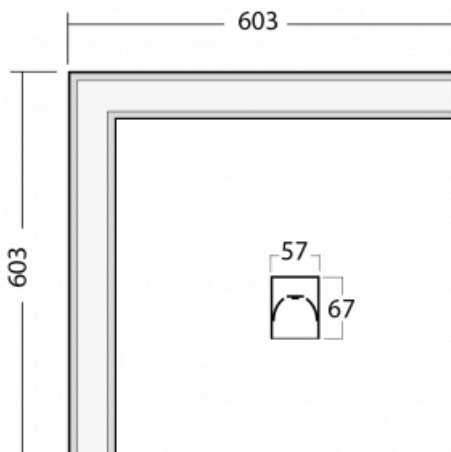

Luminaire

Lina60-S

04S-220I-20GGD/830, B

EPD[®]

You will appreciate the L-Click system on the Lina60-S luminaire with a direct light distribution, which effectively saves you both time and money. How? The module simply clicks into the profile, so a lot of work is saved during assembly. This solution also prevents the direct touch of the LED technology and lengthens its operating life. The Lina60-S lighting system can be assembled creating endless lines and a big variety of shapes. In addition to great power output, the luminaire also has a great price. It will find its use in commercial, social and public spaces.

Technical drawing

Type of installation	Recessed, Surface, Wall mounted, Suspended, 3 circuit track
Light distribution	Direct
Luminaire shape	Corner
Colour of the luminaires	Black
Material	Aluminium
Lifetime	L90/B50 50 000 hours
Warranty	60 months
Description of luminaires	Luminaire recessed/surface/wall mounted/suspended/3 circuit track
Dimensions	603 mm × 603 mm × 67 mm
Weight	3.4 kg
Light source	LED MODUL
Type of optical system	Microprisma
Luminous flux	2590 lm ± 10 %
Colour Temperature	3000 K warm white
Luminous efficacy	104 lm/W
MacAdam Light source	2
Colour rendering index	80
UGR max. X=4H Y=8H, ρ=70,50,20	21.9

Photos

Accessories

00-00300, N
wire suspension
2000mm

00-00301, N
wire suspension
4000mm

00-00302, N
wire suspension
6000mm

00-00354, K
cable 5x0,75 1000mm

00-00355, K
cable 5x0,75 2000mm

00-00356, K
cable 5x0,75 4000mm

00-00357, K
cable 5x0,75 6000mm

00-00363, K
cable 5x1,5 2000mm

00-00364, K
cable 5x1,5 4000mm

00-00365, K
cable 5x1,5 6000mm

00-00366, K
cable 7x0,75 2000mm

00-00367, K
cable 7x0,75 4000mm

00-00368, K
cable 7x0,75 6000mm