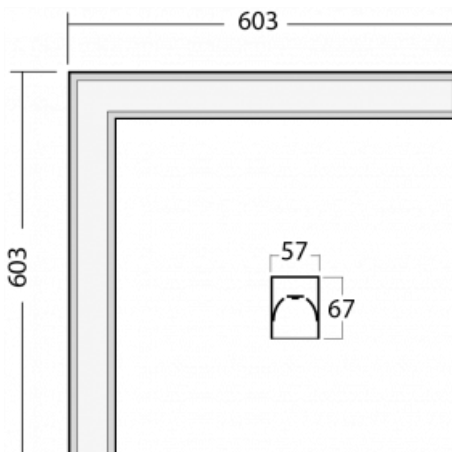

Technical drawing

Type of installation	Recessed, Surface, Wall mounted, Suspended, 3 circuit track

Light distribution	Direct

Luminaire shape	Corner

Colour of the luminaires	White

Material	Aluminium

Lifetime	L90/B50 50 000 hours

Warranty	60 months

Description of luminaires	Luminaire recessed/surface/wall mounted/suspended/3 circuit track

Dimensions	603 mm × 603 mm × 67 mm

Light source	LED MODUL

Type of optical system	Microprisma

Luminous flux	940 lm ± 10 %

Colour Temperature	4000 K cool white

Luminous efficacy	121 lm/W

MacAdam Light source	2

Colour rendering index	80

UGR max. X=4H Y=8H, ρ=70,50,20	18.4