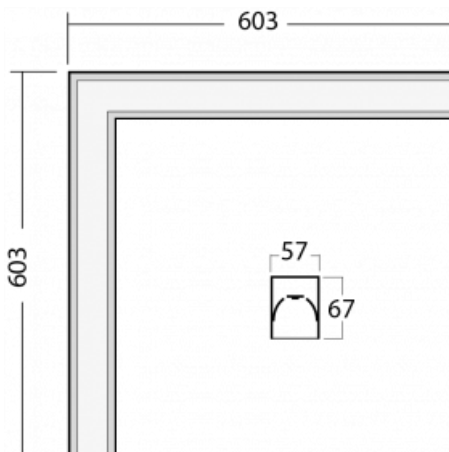

Luminaire

Lina60-S

04S-220I-20GETD/840, S

EPD®

You will appreciate the L-Click system on the Lina60-S luminaire with a direct light distribution, which effectively saves you both time and money. How? The module simply clicks into the profile, so a lot of work is saved during assembly. This solution also prevents the direct touch of the LED technology and lengthens its operating life. The Lina60-S lighting system can be assembled creating endless lines and a big variety of shapes. In addition to great power output, the luminaire also has a great price. It will find its use in commercial, social and public spaces.

Technical drawing

Type of installation	Recessed, Surface, Wall mounted, Suspended, 3 circuit track
----------------------	---

Light distribution	Direct
--------------------	--------

Luminaire shape	Corner
-----------------	--------

Description of luminaires	Luminaire recessed/surface/wall mounted/suspended/3 circuit track
---------------------------	---

Dimensions	603 mm × 603 mm × 67 mm
------------	-------------------------

Light source	LED MODUL
--------------	-----------