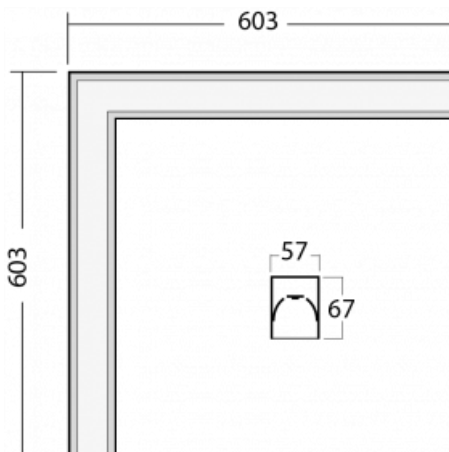

Technical drawing

Type of installation	Recessed, Surface, Wall mounted, Suspended, 3 circuit track

Light distribution	Direct

Luminaire shape	Corner

Colour of the luminaires	Black

Material	Aluminium

Lifetime	L90/B50 50 000 hours

Warranty	5 years

Description of luminaires	Luminaire recessed/surface/wall mounted/suspended/3 circuit track

Dimensions	603 mm × 603 mm × 67 mm

Light source	LED MODUL

Type of optical system	Microprisma

Luminous flux*	940 lm

Colour Temperature	4000 K cool white

Luminous efficacy	121 lm/W

MacAdam Light source	2

Colour rendering index	80

UGR max. X=4H Y=8H, ρ=70,50,20	18.4