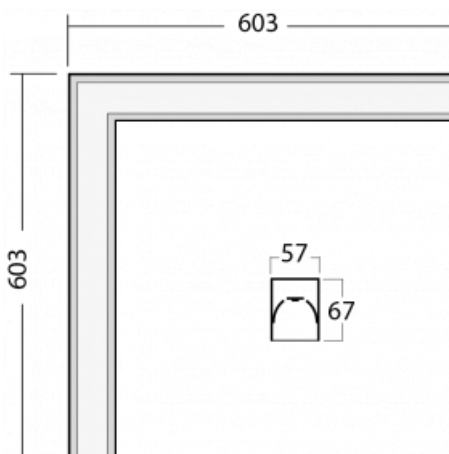

## Technical drawing

Type of installation	Recessed, Surface, Wall mounted, Suspended, 3 circuit track
Light distribution	Direct
Luminaire shape	Corner
Colour of the luminaires	White
Material	Aluminium
Lifetime	L90/B50 50 000 hours
Warranty	60 months
Description of luminaires	Luminaire recessed/surface/wall mounted/suspended/3 circuit track
Dimensions	603 mm × 603 mm × 67 mm
Weight	3.3 kg
Light source	LED MODUL
Type of optical system	Microprisma
Luminous flux	940 lm ± 10 %
Colour Temperature	4000 K cool white
Luminous efficacy	121 lm/W
MacAdam Light source	2
Colour rendering index	80
UGR max. X=4H Y=8H, ρ=70,50,20	18,4

**04-20900, F**  
bracket for installation  
of suspended type of  
profile as recessed  
trimless

**04-21303, W**  
pendant profile for track  
luminaires; l = 1122mm

**04-21307, W**  
pendant profile for track  
luminaires; l = 2242mm