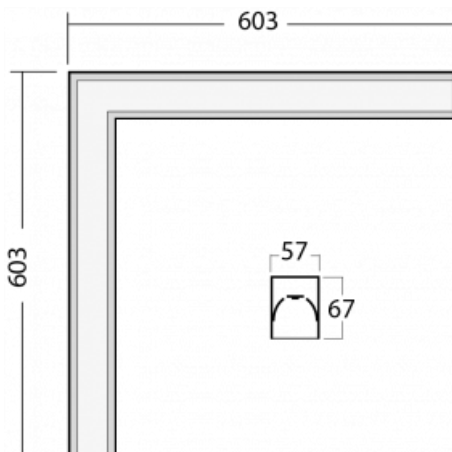

Luminaire

Lina60-S

04S-220I-20GEE/840, W

EPD®

You will appreciate the L-Click system on the Lina60-S luminaire with a direct light distribution, which effectively saves you both time and money. How? The module simply clicks into the profile, so a lot of work is saved during assembly. This solution also prevents the direct touch of the LED technology and lengthens its operating life. The Lina60-S lighting system can be assembled creating endless lines and a big variety of shapes. In addition to great power output, the luminaire also has a great price. It will find its use in commercial, social and public spaces.

Technical drawing

Type of installation	Recessed, Surface, Wall mounted, Suspended, 3 circuit track
Light distribution	Direct
Luminaire shape	Corner
Colour of the luminaires	White
Material	Aluminium
Lifetime	L90/B50 50 000 hours
Warranty	5 years
Description of luminaires	Luminaire recessed/surface/wall mounted/suspended/3 circuit track
Dimensions	603 mm × 603 mm × 67 mm
Weight	3.3 kg
Light source	LED MODUL
Type of optical system	Microprisma
Luminous flux*	940 lm
Colour Temperature	4000 K cool white
Luminous efficacy	121 lm/W
MacAdam Light source	2
Colour rendering index	80
UGR max. X=4H Y=8H, ρ=70,50,20	18,4

00-00301, N
wire suspension
4000mm

00-00302, N
wire suspension
6000mm

00-00350, K
cable 3x0,75 1000mm

00-00352, K
cable 3x0,75 2000mm

00-00358, K
cable 3x0,75 4000mm

00-00360, K
cable 3x0,75 6000mm

00-00363, K
cable 5x1,5 2000mm

04-20900, F
bracket for installation
of suspended type of
profile as recessed
trimless

04-21303, W
pendant profile for track
luminaires; l = 1122mm

04-21307, W
pendant profile for track
luminaires; l = 2242mm